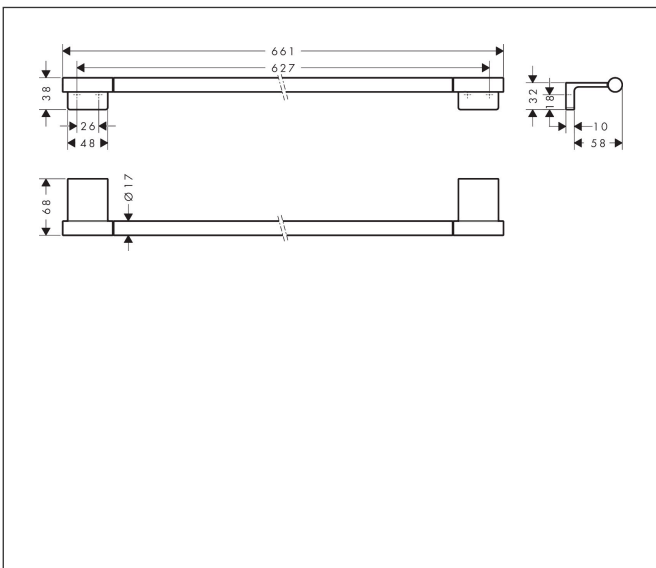

Brand hansgrohe
 Art. Name **AddStoris S** Bath towel rail
 Art. Nr. 41767670
 Surface Matt Black

Product picture

Features

- wall-mounted
- material: metal
- holder material: metal
- length: 661 mm
- with mounting material
- drilling distance: 627 mm
- diameter drill hole: 6 mm
- concealed fastening

Drawing

Technology