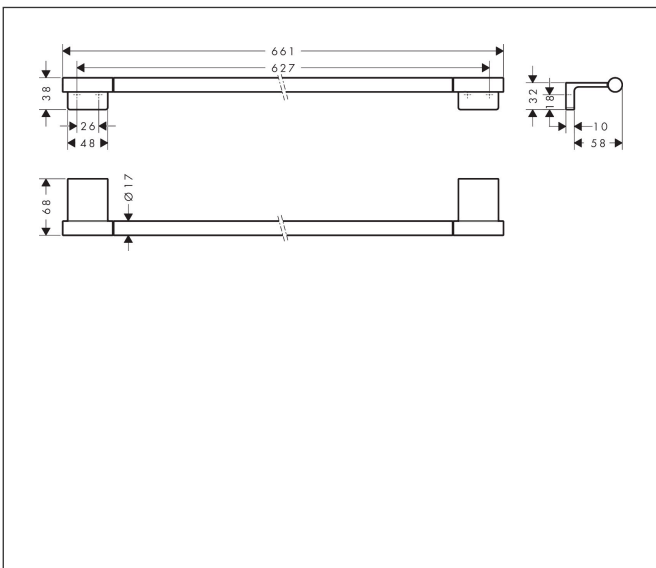

Brand hansgrohe
 Art. Name **AddStoris S** Bath towel rail
 Art. Nr. 41767000
 Surface Chrome

Product picture

Features

- wall-mounted
- material: metal
- holder material: metal
- length: 661 mm
- with mounting material
- drilling distance: 627 mm
- diameter drill hole: 6 mm
- concealed fastening

Drawing

Technology