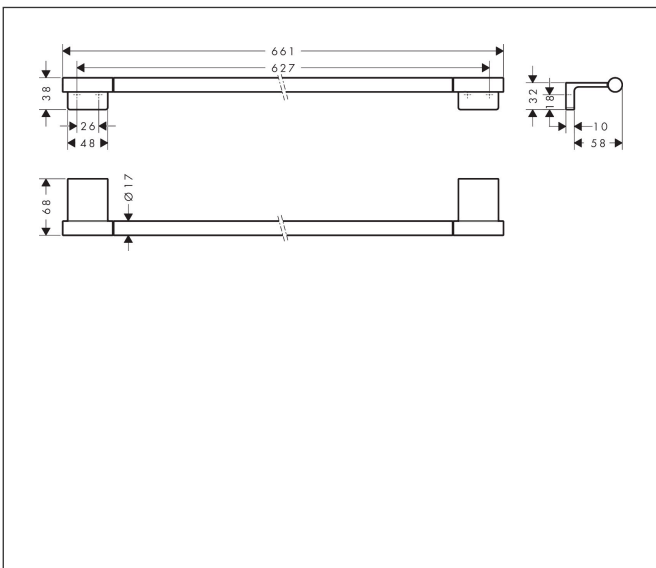

Brand hansgrohe
Art. Name **AddStoris S** Bath towel rail
Art. Nr. 41767140
Surface Brushed Bronze

Product picture

Features

- wall-mounted
- material: metal
- holder material: metal
- length: 661 mm
- with mounting material
- drilling distance: 627 mm
- diameter drill hole: 6 mm
- concealed fastening

Drawing

Technology