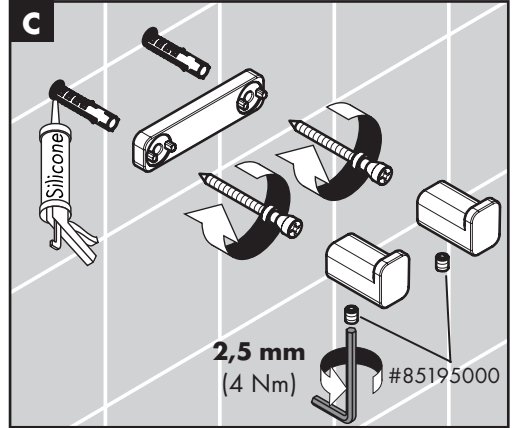

AddStoris
41742XX0
41742XX7

AddStoris S
41762XX0
41762XX7

AddStoris
41755XX0 / 41755XX7

AddStoris S
41785XX0 / 41785XX7

41755XX0 / 41755XX7
41785XX0 / 41785XX7

41742XX0 / 41742XX0
41762XX0 / 41762XX7

EN Do not use silicone containing acetic acid! During installation of the product by qualified trained personnel, make sure that the entire fastening surface is even and smooth (no protruding seams or tile offset), that the finish of the wall is suitable to apply the product and has no weak points.