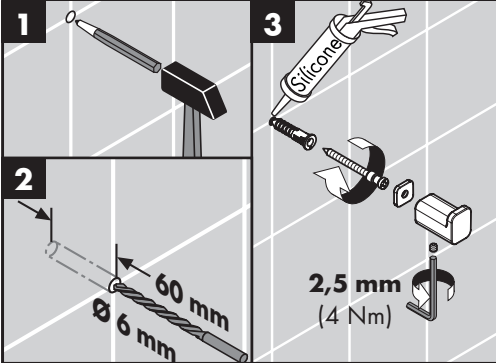

AddStoris
41742XX0
41742XX7

AddStoris S
41762XX0
41762XX7

AddStoris
41755XX0 / 41755XX7

AddStoris S
41785XX0 / 41785XX7

41755XX0 / 41755XX7
41785XX0 / 41785XX7

41742XX0 / 41742XX0
41762XX0 / 41762XX7

EN Do not use silicone containing acetic acid! During installation of the product by qualified trained personnel, make sure that the entire fastening surface is even and smooth (no protruding seams or tile offset), that the finish of the wall is suitable to apply the product and has no weak points.