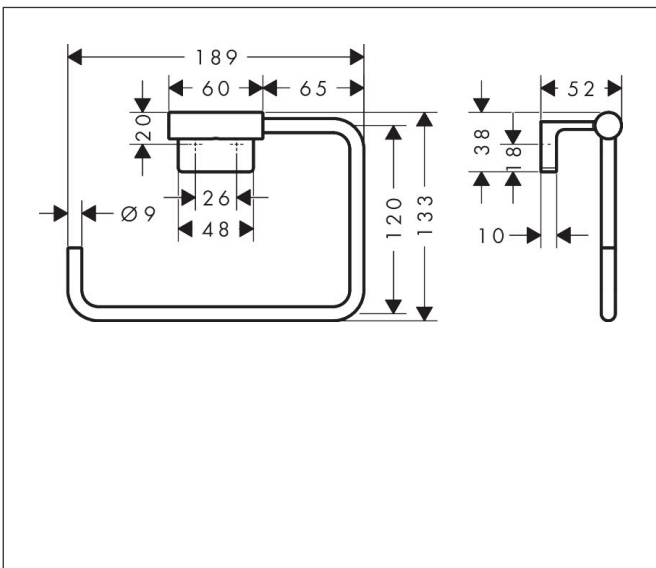

Brand hansgrohe
Art. Name **AddStoris S** Towel ring
Art. Nr. 41784670
Surface Matt Black

Product picture

Features

- wall-mounted
- material: metal
- swivelling
- with mounting material
- concealed fastening
- drilling distance: 26 mm
- diameter drill hole: 6 mm

Drawing

Technology