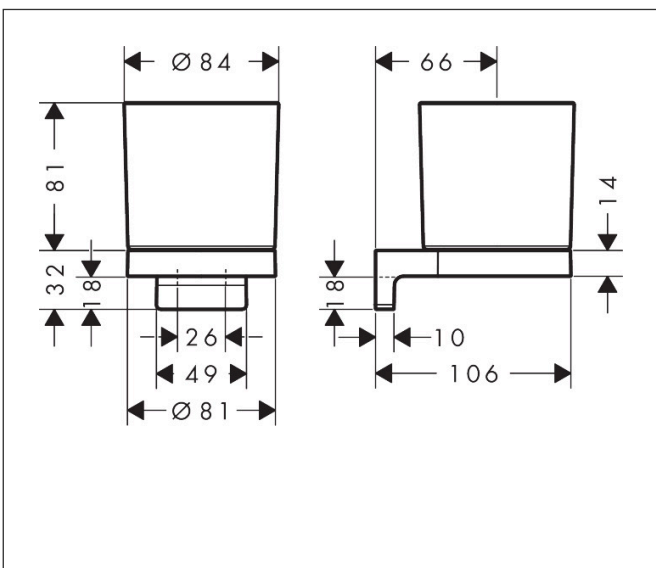

Brand hansgrohe
 Art. Name **AddStoris S** Toothbrush tumbler
 Art. Nr. 41769670
 Surface Matt Black

Product picture

Features

- wall-mounted
- material: metal, matt glass
- holder material: metal
- with mounting material
- concealed fastening
- drilling distance: 26 mm
- diameter drill hole: 6 mm
- material container: matt glass

Drawing

Technology