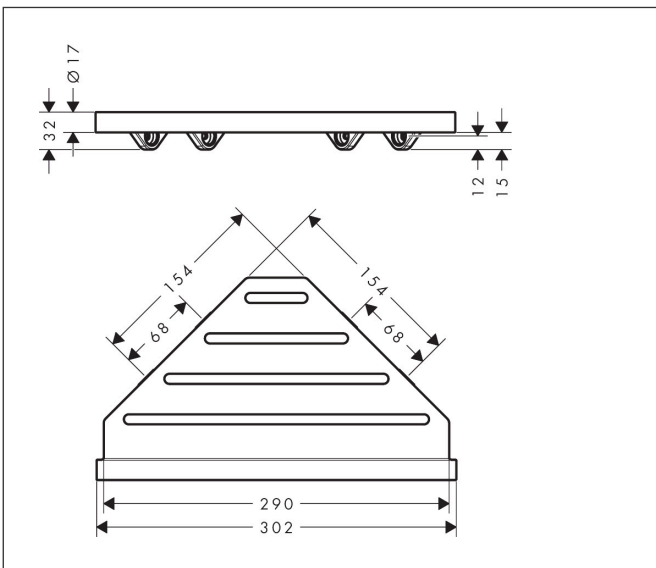

Brand hansgrohe
Art. Name **AddStoris S** Corner basket
Art. Nr. 41761670
Surface Matt Black

Product picture

Features

- wall-mounted
- holder material: metal
- with mounting material
- concealed fastening
- diameter drill hole: 6 mm

Drawing

Technology