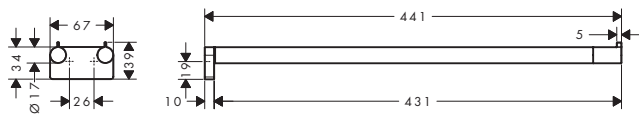

AddStoris S 41787XX0