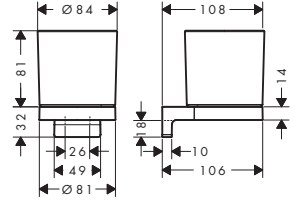

AddStoris S

41769XX0