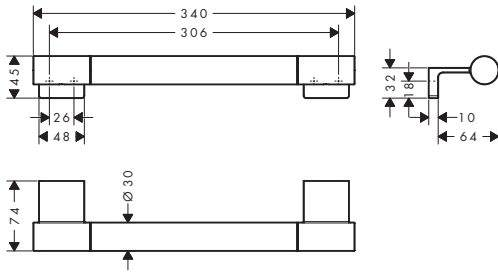

67 = Matt Black

70 = Matt White

82 = Brushed Nickel

83 = Polished Nickel

Cleaning (see page 28)

Operation (see page 25)

AddStoris S

41764XX0 / 41764XX7