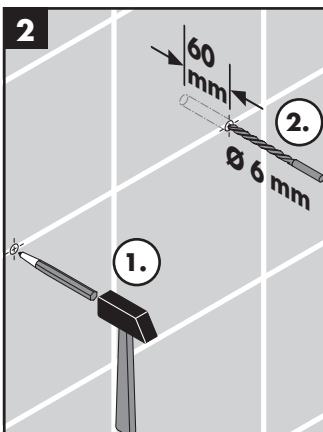

AddStoris S

41794XX0 / 41794XX7