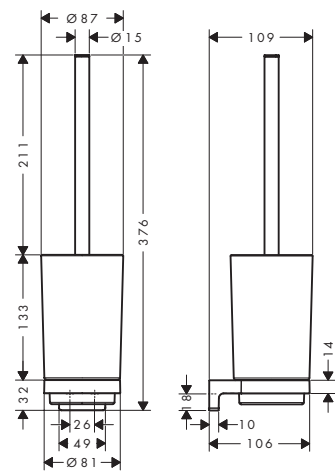

AddStoris S

41782XX0 / 41782XX7