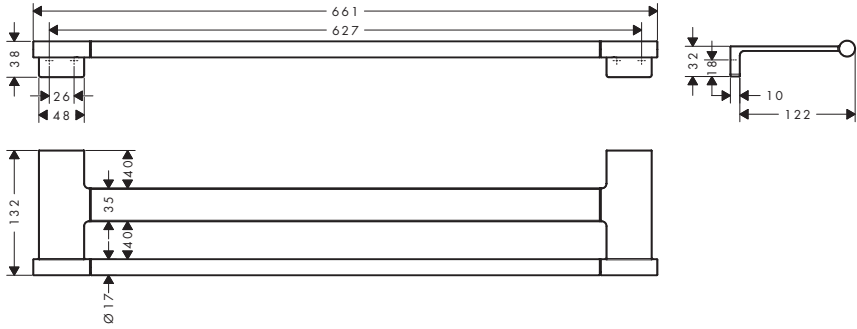

AddStoris S

41763XX0 / 41763XX7