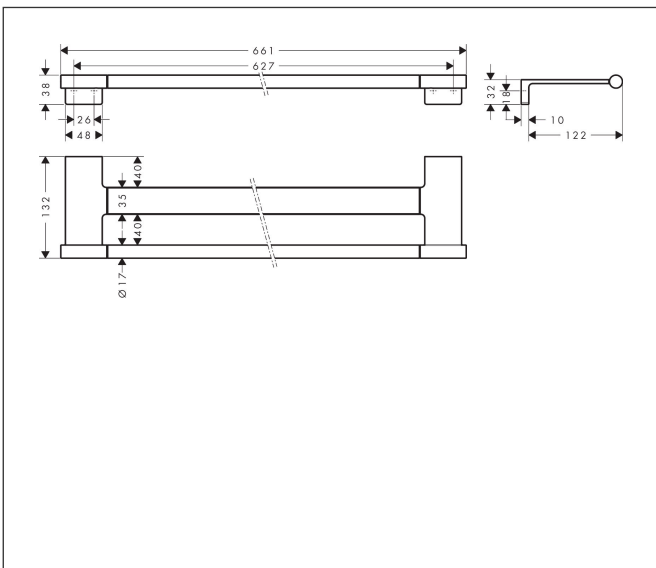

Brand hansgrohe
 Art. Name **AddStoris S** Double bath towel rail
 Art. Nr. 41763000
 Surface Chrome

Product picture

Features

- wall-mounted
- material: metal
- holder material: metal
- length: 661 mm
- with mounting material
- drilling distance: 627 mm
- diameter drill hole: 6 mm
- concealed fastening

Drawing

Technology