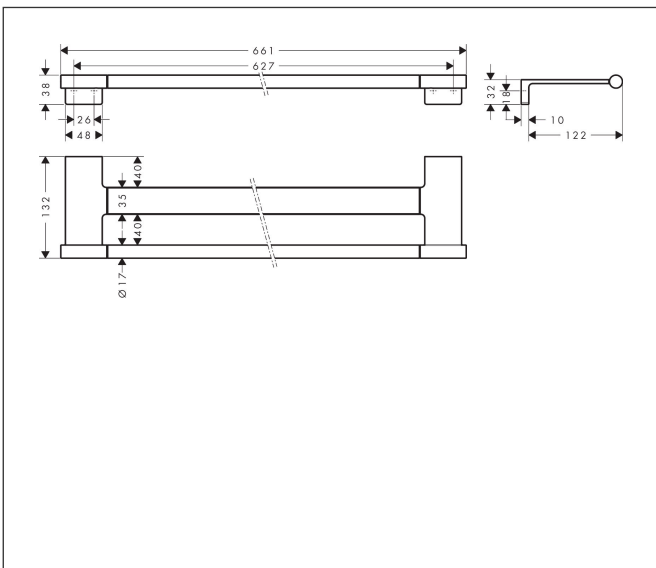

Brand hansgrohe
Art. Name **AddStoris S** Double bath towel rail
Art. Nr. 41763670
Surface Matt Black

Product picture

Features

- wall-mounted
- material: metal
- holder material: metal
- length: 661 mm
- with mounting material
- drilling distance: 627 mm
- diameter drill hole: 6 mm
- concealed fastening

Drawing

Technology