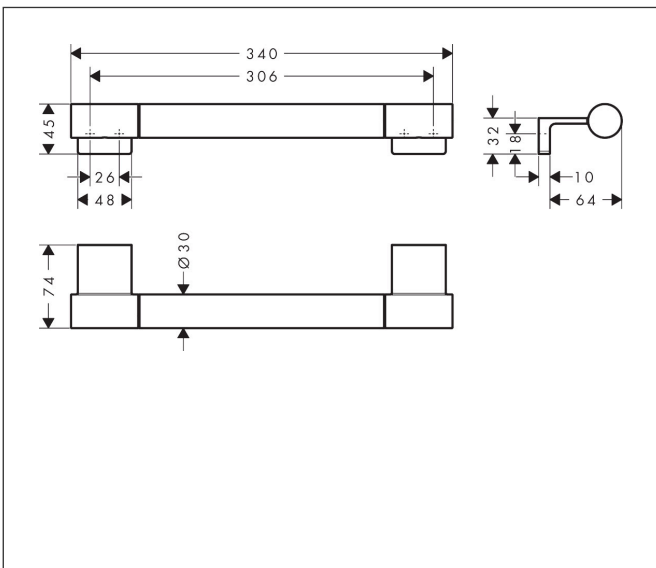

Brand hansgrohe
 Art. Name **AddStoris S** Grab bar
 Art. Nr. 41764670
 Surface Matt Black

Product picture

Features

- wall-mounted
- material: metal
- length: 340 mm
- with mounting material
- concealed fastening
- drilling distance: 306 mm
- diameter drill hole: 6 mm

Drawing

Technology