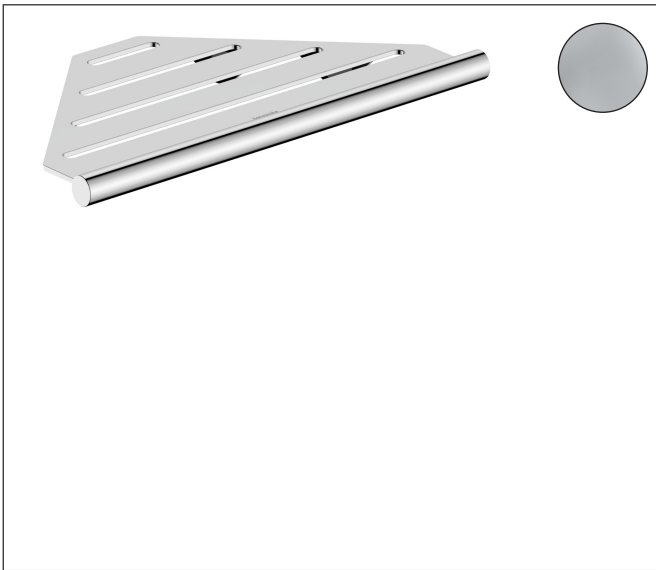

Brand hansgrohe  
 Art. Name **AddStoris S** Corner basket  
 Art. Nr. 41761000  
 Surface Chrome

## Product picture

## Features

- wall-mounted
- holder material: metal
- with mounting material
- concealed fastening
- diameter drill hole: 6 mm