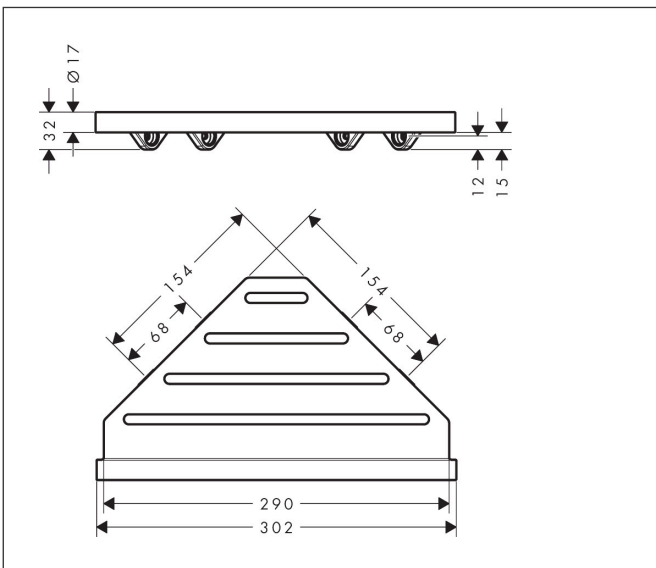

Brand hansgrohe
Art. Name **AddStoris S** Corner basket
Art. Nr. 41761000
Surface Chrome

Product picture

Features

- wall-mounted
- holder material: metal
- with mounting material
- concealed fastening
- diameter drill hole: 6 mm

Drawing

Technology