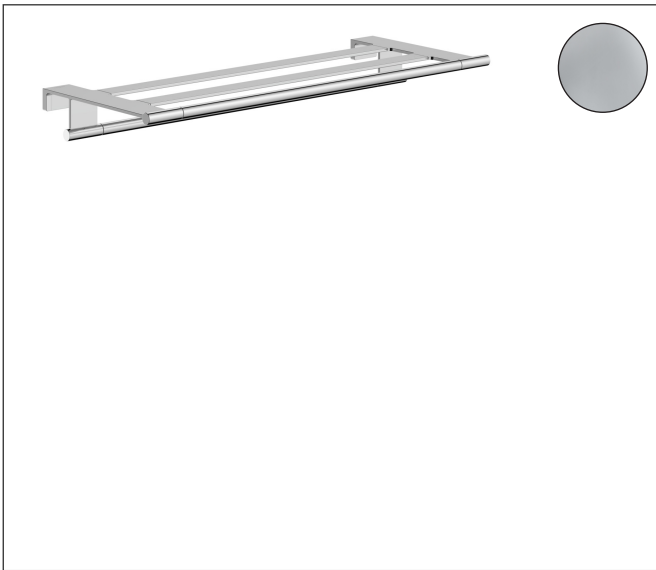

Brand hansgrohe
 Art. Name **AddStoris S** Towel rack with towel holder
 Art. Nr. 41781000
 Surface Chrome

Product picture

Features

- wall-mounted
- material: metal
- holder material: metal
- length: 661 mm
- with mounting material
- concealed fastening
- drilling distance: 627 mm
- diameter drill hole: 6 mm

Drawing

Technology