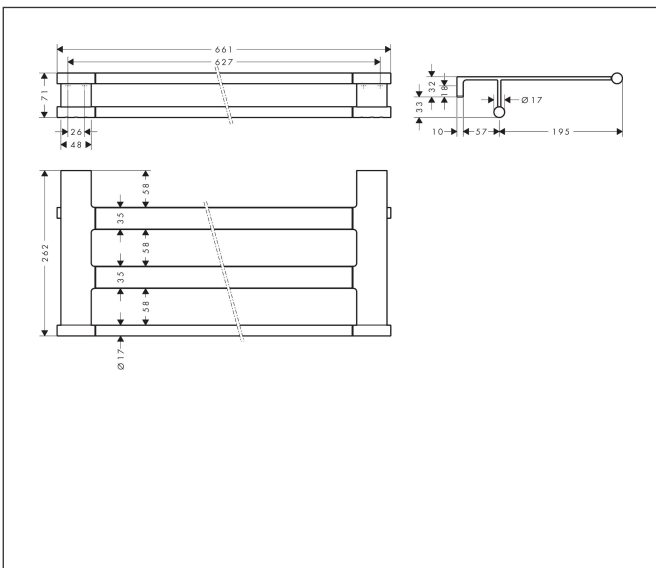

Brand hansgrohe
 Art. Name **AddStoris S** Towel rack with towel holder
 Art. Nr. 41781000
 Surface Chrome

Product picture

Features

- wall-mounted
- material: metal
- holder material: metal
- length: 661 mm
- with mounting material
- concealed fastening
- drilling distance: 627 mm
- diameter drill hole: 6 mm

Drawing

Technology