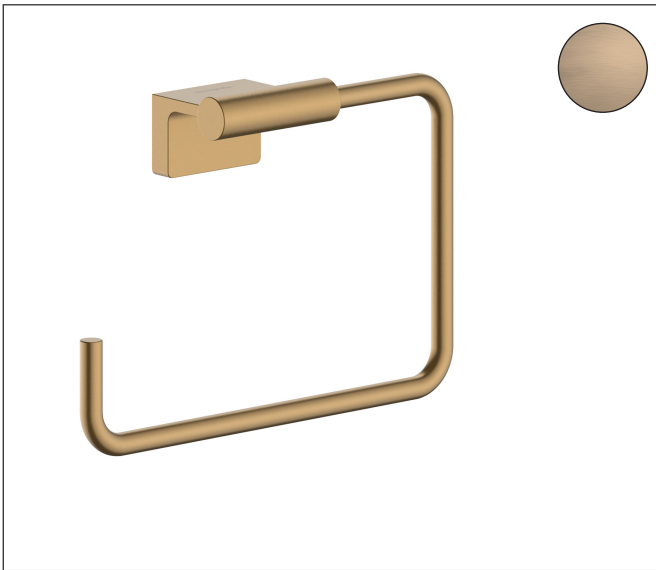

Brand hansgrohe
 Art. Name **AddStoris S** Towel ring
 Art. Nr. 41784140
 Surface Brushed Bronze

Product picture

Features

- wall-mounted
- material: metal
- swivelling
- with mounting material
- concealed fastening
- drilling distance: 26 mm
- diameter drill hole: 6 mm

Drawing

Technology