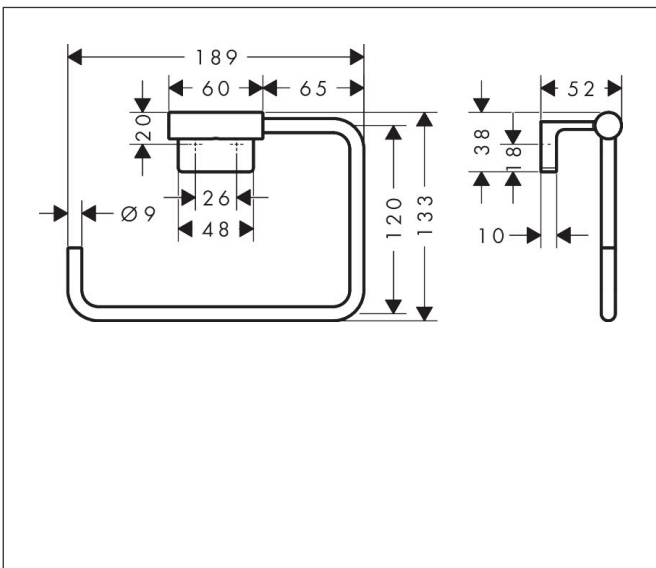

Brand hansgrohe
 Art. Name **AddStoris S** Towel ring
 Art. Nr. 41784140
 Surface Brushed Bronze

Product picture

Features

- wall-mounted
- material: metal
- swivelling
- with mounting material
- concealed fastening
- drilling distance: 26 mm
- diameter drill hole: 6 mm

Drawing

Technology