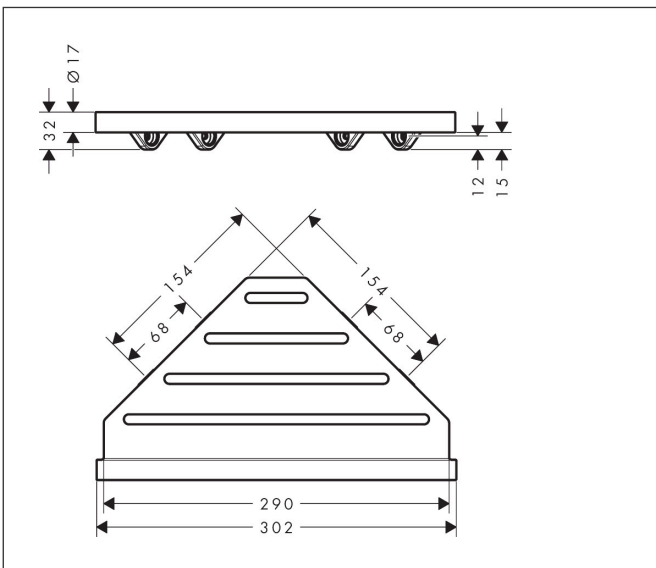

Brand hansgrohe
 Art. Name **AddStoris S** Corner basket
 Art. Nr. 41761140
 Surface Brushed Bronze

Product picture

Features

- wall-mounted
- holder material: metal
- with mounting material
- concealed fastening
- diameter drill hole: 6 mm

Drawing

Technology