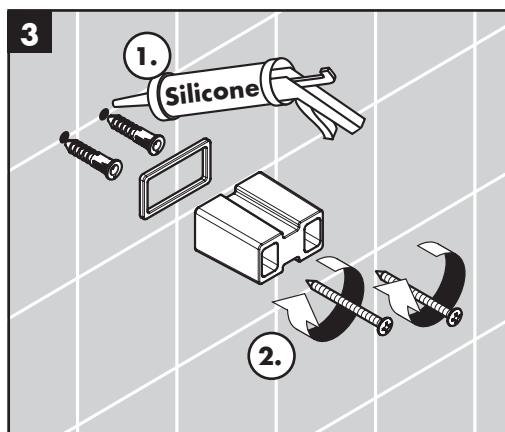

AddStoris

41744XXX