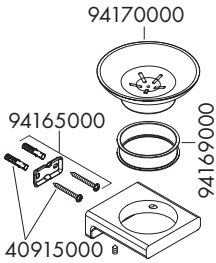

XXX = Colours

000 = Chrome

140 = Brushed Bronze

340 = Brushed Black Chrome

670 = Matt Black

700 = Matt White

990 = Polished Gold-Optic

AddStoris

41746XXX