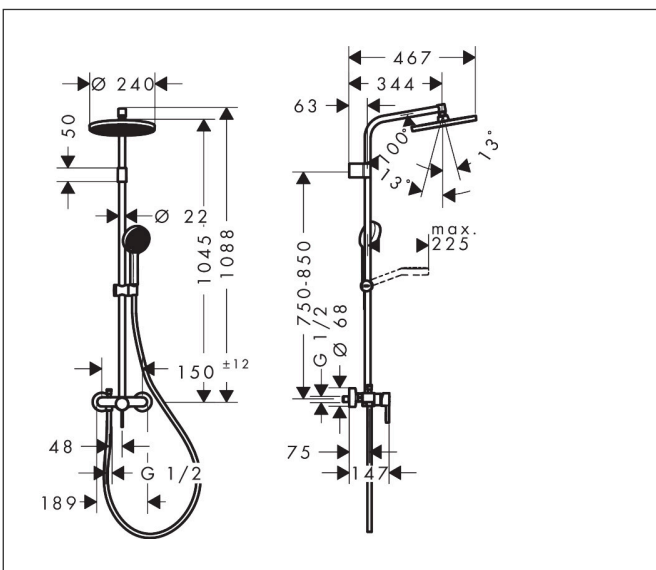

Brand	hansgrohe
Art. Name	Activera S Showerpipe 240 1jet EcoSmart with single lever mixer Varia
Art. Nr.	28875000
Surface	Chrome
Pos.	1

Product picture

Drawing

Features

- consists of: shower bar, overhead shower, hand shower, slider, single lever shower mixer, shower hose
- overhead shower Activera S 240 1jet
- shower head size overhead shower: 240 mm
- spray type overhead shower: Rain
- spray disc surface: graphite
- FlexPower: nozzles automatically adjust to water pressure by opening and closing
- QuickClean+: avoid limescale deposits thanks to the elasticity of the nozzles
- flow regulator: 8 l/min (with possible tolerances -20 %)
- spray type hand shower: Rain, ImpactRain
- flow rate of hand shower at 3 bar: 7,8 l/min
- maximum flow rate for Showerpipe at 3 bar: 8 l/min
- minimum flow pressure: 0,5 bar
- max. operating pressure: 10 bar
- ball-joint: overhead shower angle adjustable
- convenient spray selection via Select button on the hand shower
- variable wall support
- variable drilling hole distance: 750 - 850 mm
- pipe can be shortened in height
- shower bar diameter: 22 mm
- height-adjustable hand shower holder
- shower arm length overhead shower: 350 mm