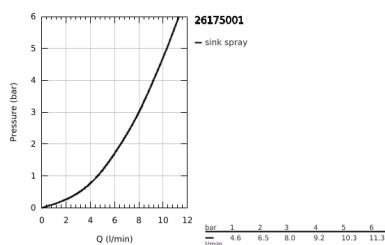

26 175 001 VITALIO TRIGGER SPRAY 30 WALL HOLDER SET 1 SPRAY

PRODUCT DESCRIPTION

- Colour: Chrome
- Consisting of:
 - hand shower with trigger control (26 351 000)
 - maximum flow rate (at 3 bar): 8 l/min
 - wall shower holder (28 605)
 - Silverflex Long-Life shower hose 1250 mm (26 335)
 - GROHE LongLife finish
 - GROHE SpeedClean effortless limescale removal
 - Inner WaterGuide for a longer life
 - TwistStop preventing the hose from twisting
 - suitable for screwing (including screws and dowels)
 - min. recommended pressure 1.0 bar
 - 5 color packaging
 - Please refer to local norms regarding installation.