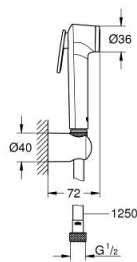

26 175 001 VITALIO TRIGGER SPRAY 30 WALL HOLDER SET 1 SPRAY

PRODUCT DESCRIPTION

- Colour: Chrome
- Consisting of:
 - hand shower with trigger control (26 351 000)
 - maximum flow rate (at 3 bar): 8 l/min
 - wall shower holder (28 605)
 - Silverflex Long-Life shower hose 1250 mm (26 335)
 - GROHE LongLife finish
 - GROHE SpeedClean effortless limescale removal
 - Inner WaterGuide for a longer life
 - TwistStop preventing the hose from twisting
 - suitable for screwing (including screws and dowels)
 - min. recommended pressure 1.0 bar
 - 5 color packaging
 - Please refer to local norms regarding installation.

26 175 001 **VITALIO TRIGGER SPRAY 30 WALL HOLDER SET 1 SPRAY**

SPARE PARTS, January 2015 – now

1: Strainer (Spare part-nr. 0700200M)

2: Non-return valve (Spare part-nr. 1416500M)*

* Optional accessories