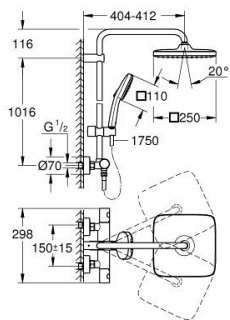

26 689 001 TEMPESTA SYSTEM 250 CUBE SHOWER SYSTEM WITH THERMOSTAT FOR WALL MOUNTING

PRODUCT DESCRIPTION

- Colour: Chrome
- Consisting of:
 - horizontal swivable 390 mm projection shower arm
 - exposed thermostatic shower with Aquadimmer function
 - allows change between:
 - head shower Tempesta 250 Cube (26 685)
 - Rain spray pattern
 - maximum flow rate (at 3 bar): 7.3 l/min
 - head shower with white rear cover
 - with ball joint, rotation angle $\pm 10^\circ$
 - hand shower Tempesta Cube 110 (27 571)
 - 2 spray patterns: Rain, Jet
 - maximum flow rate (at 3 bar): 5.6 l/min
 - adjustable height via gliding element
 - RotaflexTwistStop shower hose 1750 mm 1/2" x 1/2" (28 410)
 - maximum flow rate system (at 3 bar): 7.3 l/min
 - GROHE EcoJoy - less water, perfect flow
 - GROHE TurboStat - compact cartridge with wax thermoelement
 - GROHE SafeStop - safety button at 38°C
 - GROHE SafeStop Plus - optional temperature limiter at 43°C included
 - GROHE SmartSwitch - easily rotate the dial to enjoy your preferred spray option
 - GROHE DreamSpray - perfect spray pattern
 - ShockProof silicone ring prevents damage caused by a shower falling
 - GROHE LongLife finish
 - GROHE SpeedClean - effortless limescale removal
 - Inner WaterGuide - inner insulation for surface protection
 - TwistStop - to prevent hose from twisting
 - suitable for instantaneous heaters from 18 kW/h
 - minimum flow rate 5 l/min.
 - optional upgrade: GROHE EasyReach tray (26 362)
 - professional edition