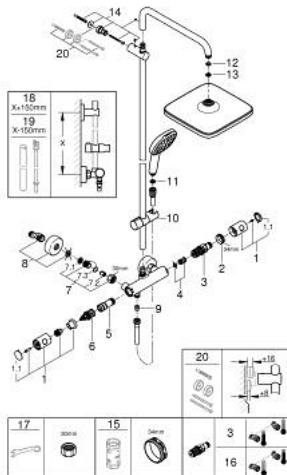

26 689 001 TEMPESTA SYSTEM 250 CUBE SHOWER SYSTEM WITH THERMOSTAT FOR WALL MOUNTING

SPARE PARTS, November 2021 – now

- 1: Metal handle 1/2" (Spare part-nr. 47984000)
- 1.1: Cover Cap (Spare part-nr. 6458500M)
- 2: retaining ring (Spare part-nr. 47743000)
- 3: Thermostatic compact cartridge 1/2" (Spare part-nr. 47439000)
- 4: Sound absorber (Spare part-nr. 47398000)
- 5: Water flow (Spare part-nr. 47751000)
- 6: Aquadimmer (Spare part-nr. 12433000)
- 7: Non-return valve (Spare part-nr. 47189000)
- 7.1: Filter (Spare part-nr. 0726400M)
- 7.2: Non-return valve (Spare part-nr. 08565000)
- 7.3: O-Ring Ø17 x Ø2 (Spare part-nr. 0305500M)
- 8: S-union (Spare part-nr. 12662000)
- 9: Non-return valve (Spare part-nr. 08565000)
- 10: Sliding piece (Spare part-nr. 48609000)
- 11: Strainer (Spare part-nr. 0700200M)
- 12: Fibre seal dia. Ø 18,5 x Ø 12 x 2 (Spare part-nr. 0138900M)
- 13: Strainer (Spare part-nr. 48007000)
- 14: Outlet shower holder (Spare part-nr. 48423000)
- 15: Socket Spanner (Spare part-nr. 19332000)*
- 16: GROHE TurboStat cartridge 1/2" (Spare part-nr. 47175000)*
- 17: Special Spanner (Spare part-nr. 19377000)*
- 18: Shower system pipe for retrofitting (Spare part-nr. 48514000)*
- 19: Shower system pipe for retrofitting (Spare part-nr. 48515000)*
- 20: Spacer (Spare part-nr. 26496000)*

* Optional accessories