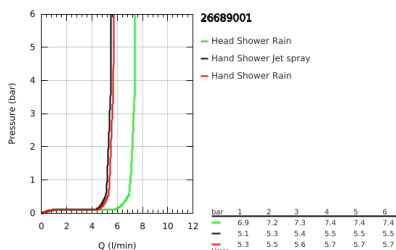

26 689 001 TEMPESTA SYSTEM 250 CUBE SHOWER SYSTEM WITH THERMOSTAT FOR WALL MOUNTING

PRODUCT DESCRIPTION

- Colour: Chrome
- Consisting of:
 - horizontal swivable 390 mm projection shower arm
 - exposed thermostatic shower with Aquadimmer function
 - allows change between:
 - head shower Tempesta 250 Cube (26 685)
 - Rain spray pattern
 - maximum flow rate (at 3 bar): 7.3 l/min
 - head shower with white rear cover
 - with ball joint, rotation angle $\pm 10^\circ$
 - hand shower Tempesta Cube 110 (27 571)
 - 2 spray patterns: Rain, Jet
 - maximum flow rate (at 3 bar): 5.6 l/min
 - adjustable height via gliding element
 - RotaflexTwistStop shower hose 1750 mm 1/2" x 1/2" (28 410)
 - maximum flow rate system (at 3 bar): 7.3 l/min
 - GROHE EcoJoy - less water, perfect flow
 - GROHE TurboStat - compact cartridge with wax thermoelement
 - GROHE SafeStop - safety button at 38°C
 - GROHE SafeStop Plus - optional temperature limiter at 43°C included
 - GROHE SmartSwitch - easily rotate the dial to enjoy your preferred spray option
 - GROHE DreamSpray - perfect spray pattern
 - ShockProof silicone ring prevents damage caused by a shower falling
 - GROHE LongLife finish
 - GROHE SpeedClean - effortless limescale removal
 - Inner WaterGuide - inner insulation for surface protection
 - TwistStop - to prevent hose from twisting
 - suitable for instantaneous heaters from 18 kW/h
 - minimum flow rate 5 l/min.
 - optional upgrade: GROHE EasyReach tray (26 362)
 - professional edition