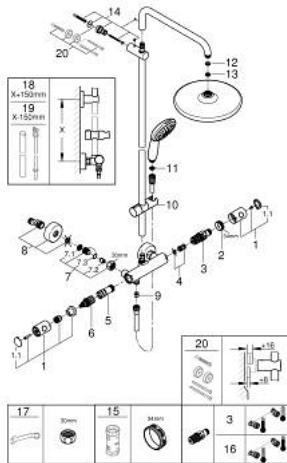

26 670 001 TEMPESTA SYSTEM 250 SHOWER SYSTEM WITH THERMOSTAT FOR WALL MOUNTING

SPARE PARTS, November 2021 – now

- 1: Metal handle 1/2" (Spare part-nr. 47984000)
- 1.1: Cover Cap (Spare part-nr. 6458500M)
- 2: retaining ring (Spare part-nr. 47743000)
- 3: Thermostatic compact cartridge 1/2" (Spare part-nr. 47439000)
- 4: Sound absorber (Spare part-nr. 47398000)
- 5: Water flow (Spare part-nr. 47751000)
- 6: Aquadimmer (Spare part-nr. 12433000)
- 7: Non-return valve (Spare part-nr. 47189000)
- 7.1: Filter (Spare part-nr. 0726400M)
- 7.2: Non-return valve (Spare part-nr. 08565000)
- 7.3: O-Ring Ø17 x Ø2 (Spare part-nr. 0305500M)
- 8: S-union (Spare part-nr. 12662000)
- 9: Non-return valve (Spare part-nr. 08565000)
- 10: Sliding piece (Spare part-nr. 48609000)
- 11: Strainer (Spare part-nr. 0700200M)
- 12: Fibre seal dia. Ø 18,5 x Ø 12 x 2 (Spare part-nr. 0138900M)
- 13: Strainer (Spare part-nr. 48007000)
- 14: Outlet shower holder (Spare part-nr. 48423000)
- 15: Socket Spanner (Spare part-nr. 19332000)*
- 16: GROHE TurboStat cartridge 1/2" (Spare part-nr. 47175000)*
- 17: Special Spanner (Spare part-nr. 19377000)*
- 18: Shower system pipe for retrofitting (Spare part-nr. 48514000)*
- 19: Shower system pipe for retrofitting (Spare part-nr. 48515000)*
- 20: Spacer (Spare part-nr. 26496000)*

* Optional accessories