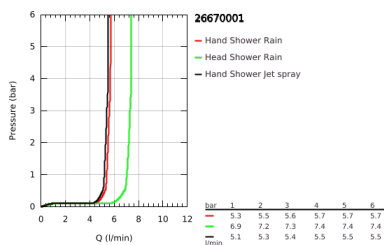

26 670 001 TEMPESTA SYSTEM 250 SHOWER SYSTEM WITH THERMOSTAT FOR WALL MOUNTING

PRODUCT DESCRIPTION

- Colour: Chrome
- Consisting of:
 - horizontal swivable 390 mm projection shower arm
 - exposed thermostatic shower with Aquadimmer function
 - allows change between:
 - head shower Tempesta 250 (26 666)
 - Rain spray pattern
 - maximum flow rate (at 3 bar): 7.3 l/min
 - head shower with white rear cover
 - with ball joint, rotation angle $\pm 10^\circ$
 - hand shower Tempesta 110 (27 597)
 - 2 spray patterns: Rain, Jet
 - maximum flow rate (at 3 bar): 5.6 l/min
 - adjustable height via gliding element
 - RotaflexTwistStop shower hose 1750 mm 1/2" x 1/2" (28 410)
 - maximum flow rate system (at 3 bar): 7.3 l/min
 - GROHE EcoJoy - less water, perfect flow
 - GROHE TurboStat - compact cartridge with wax thermoelement
 - GROHE SafeStop - safety button at 38°C
 - GROHE SafeStop Plus - optional temperature limiter at 43°C included
 - GROHE SmartSwitch - easily rotate the dial to enjoy your preferred spray option
 - GROHE DreamSpray - perfect spray pattern
 - ShockProof silicone ring prevents damage caused by a shower falling
 - GROHE LongLife finish
 - GROHE SpeedClean - effortless limescale removal
 - Inner WaterGuide - inner insulation for surface protection
 - TwistStop - to prevent hose from twisting
 - suitable for instantaneous heaters from 18 kW/h
 - minimum flow rate 5 l/min.
 - optional upgrade: GROHE EasyReach tray (26 362)
 - professional edition