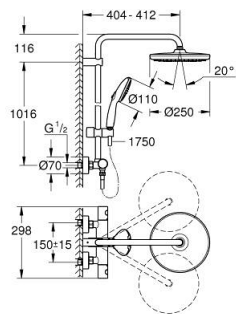

26 670 001 TEMPESTA SYSTEM 250 SHOWER SYSTEM WITH THERMOSTAT FOR WALL MOUNTING

PRODUCT DESCRIPTION

- Colour: Chrome
- Consisting of:
 - horizontal swivable 390 mm projection shower arm
 - exposed thermostatic shower with Aquadimmer function
 - allows change between:
 - head shower Tempesta 250 (26 666)
 - Rain spray pattern
 - maximum flow rate (at 3 bar): 7.3 l/min
 - head shower with white rear cover
 - with ball joint, rotation angle $\pm 10^\circ$
 - hand shower Tempesta 110 (27 597)
 - 2 spray patterns: Rain, Jet
 - maximum flow rate (at 3 bar): 5.6 l/min
 - adjustable height via gliding element
 - RotaflexTwistStop shower hose 1750 mm 1/2" x 1/2" (28 410)
 - maximum flow rate system (at 3 bar): 7.3 l/min
 - GROHE EcoJoy - less water, perfect flow
 - GROHE TurboStat - compact cartridge with wax thermoelement
 - GROHE SafeStop - safety button at 38°C
 - GROHE SafeStop Plus - optional temperature limiter at 43°C included
 - GROHE SmartSwitch - easily rotate the dial to enjoy your preferred spray option
 - GROHE DreamSpray - perfect spray pattern
 - ShockProof silicone ring prevents damage caused by a shower falling
 - GROHE LongLife finish
 - GROHE SpeedClean - effortless limescale removal
 - Inner WaterGuide - inner insulation for surface protection
 - TwistStop - to prevent hose from twisting
 - suitable for instantaneous heaters from 18 kW/h
 - minimum flow rate 5 l/min.
 - optional upgrade: GROHE EasyReach tray (26 362)
 - professional edition