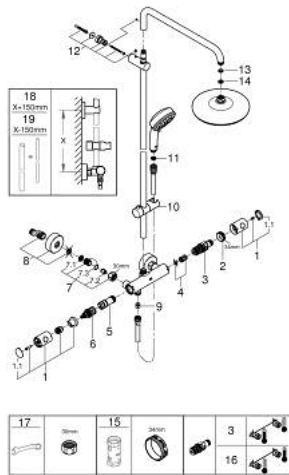

27 922 001 TEMPESTA COSMOPOLITAN SYSTEM 210 SHOWER SYSTEM WITH THERMOSTAT FOR WALL MOUNTING

SPARE PARTS, April 2018 – now

- 1: Metal handle 1/2" (Spare part-nr. 47984000)
- 1.1: Cover Cap (Spare part-nr. 6458500M)
- 2: retaining ring (Spare part-nr. 47743000)
- 3: Thermostatic compact cartridge 1/2" (Spare part-nr. 47439000)
- 4: Sound absorber (Spare part-nr. 47398000)
- 5: Water flow (Spare part-nr. 47751000)
- 6: Aquadimmer (Spare part-nr. 12433000)
- 7: Non-return valve (Spare part-nr. 47189000)
- 7.1: Filter (Spare part-nr. 0726400M)
- 7.2: Non-return valve (Spare part-nr. 08565000)
- 7.3: O-Ring Ø17 x Ø2 (Spare part-nr. 0305500M)
- 8: S-union (Spare part-nr. 12662000)
- 9: Non-return valve (Spare part-nr. 08565000)
- 10: Sliding piece (Spare part-nr. 12140000)
- 11: Strainer (Spare part-nr. 0700200M)
- 12: Outlet shower holder (Spare part-nr. 48423000)
- 13: Fibre seal dia. Ø 18,5 x Ø 12 x 2 (Spare part-nr. 0138900M)
- 14: Strainer (Spare part-nr. 48007000)
- 15: Socket Spanner (Spare part-nr. 19332000)*
- 16: GROHE TurboStat cartridge 1/2" (Spare part-nr. 47175000)*
- 17: Special Spanner (Spare part-nr. 19377000)*
- 18: Shower system pipe for retrofitting (Spare part-nr. 48053000)*
- 19: Shower system pipe for retrofitting (Spare part-nr. 48054000)*

* Optional accessories