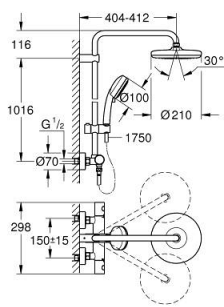

27 922 001 TEMPESTA COSMOPOLITAN SYSTEM 210 SHOWER SYSTEM WITH THERMOSTAT FOR WALL MOUNTING

PRODUCT DESCRIPTION

- Colour: Chrome
- Consisting of:
 - horizontal swivable 390 mm projection shower arm
 - exposed thermostatic shower with Aquadimmer function
 - allows change between:
 - head shower Tempesta 210 (26 408)
 - Rain spray pattern
 - maximum flow rate (at 3 bar): 19 l/min
 - with ball joint
 - rotation angle $\pm 15^\circ$
 - hand shower Tempesta Cosmopolitan 100 (27 571 001)
 - 2 spray patterns: Rain, Jet
 - maximum flow rate (at 3 bar): 14 l/min
 - adjustable height via gliding element
 - RotaflexTwistStop shower hose 1750 mm 1/2" x 1/2" (28 410)
 - GROHE TurboStat - compact cartridge with wax thermoelement
 - GROHE SafeStop - safety button at 38°C
 - GROHE SafeStop Plus - optional temperature limiter at 43°C included
 - GROHE DreamSpray - perfect spray pattern
 - GROHE LongLife finish
 - GROHE SpeedClean - effortless limescale removal
 - Inner WaterGuide - inner insulation for surface protection
 - TwistStop - to prevent hose from twisting
 - suitable for instantaneous heaters from 18 kW/h
 - maximum flow rate (at 3 bar): 19 l/min
 - minimum flow rate 5 l/min.
 - optional upgrade: GROHE EasyReach tray (26 362)