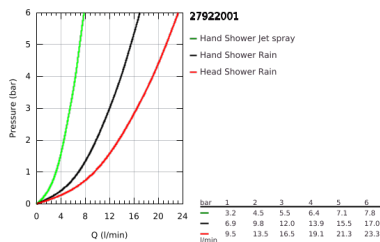

27 922 001 TEMPESTA COSMOPOLITAN SYSTEM 210 SHOWER SYSTEM WITH THERMOSTAT FOR WALL MOUNTING

PRODUCT DESCRIPTION

- Colour: Chrome
- Consisting of:
 - horizontal swivable 390 mm projection shower arm
 - exposed thermostatic shower with Aquadimmer function
 - allows change between:
 - head shower Tempesta 210 (26 408)
 - Rain spray pattern
 - maximum flow rate (at 3 bar): 19 l/min
 - with ball joint
 - rotation angle $\pm 15^\circ$
 - hand shower Tempesta Cosmopolitan 100 (27 571 001)
 - 2 spray patterns: Rain, Jet
 - maximum flow rate (at 3 bar): 14 l/min
 - adjustable height via gliding element
 - RotaflexTwistStop shower hose 1750 mm 1/2" x 1/2" (28 410)
 - GROHE TurboStat - compact cartridge with wax thermoelement
 - GROHE SafeStop - safety button at 38°C
 - GROHE SafeStop Plus - optional temperature limiter at 43°C included
 - GROHE DreamSpray - perfect spray pattern
 - GROHE LongLife finish
 - GROHE SpeedClean - effortless limescale removal
 - Inner WaterGuide - inner insulation for surface protection
 - TwistStop - to prevent hose from twisting
 - suitable for instantaneous heaters from 18 kW/h
 - maximum flow rate (at 3 bar): 19 l/min
 - minimum flow rate 5 l/min.
 - optional upgrade: GROHE EasyReach tray (26 362)