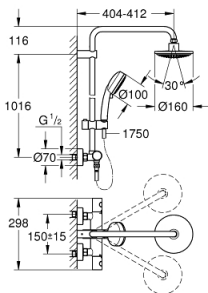

### PRODUCT DESCRIPTION

- Colour: Chrome
- Consisting of:
  - horizontal swivable 390 mm projection shower arm
  - exposed thermostatic shower with Aquadimmer function
  - allows change between:
    - head shower 1 spray (28 232 000)
    - Rain spray pattern
  - maximum flow rate (at 3 bar): 19 l/min
  - with ball joint
  - rotation angle  $\pm 15^\circ$
  - hand shower Tempesta Cosmopolitan 100 (27 571 001)
  - 2 spray patterns: Rain, Jet
  - maximum flow rate (at 3 bar): 14 l/min
  - adjustable height via gliding element
  - shower hose Silverflex 1750 mm 1/2" x 1/2" (28 388)
  - GROHE TurboStat - compact cartridge with wax thermoelement
  - GROHE SafeStop - safety button at 38°C
  - GROHE SafeStop Plus - optional temperature limiter at 43°C included
  - GROHE DreamSpray - perfect spray pattern
  - GROHE LongLife finish
  - GROHE SpeedClean - effortless limescale removal
  - Inner WaterGuide - inner insulation for surface protection
  - TwistStop - to prevent hose from twisting
  - maximum flow rate (at 3 bar): 19 l/min
  - minimum flow rate 5 l/min.
  - optional upgrade: GROHE EasyReach tray (26 362)