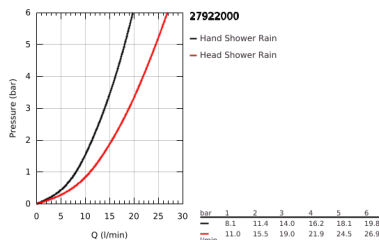

## 27 922 000 TEMPESTA COSMOPOLITAN 160 SHOWER SYSTEM WITH THERMOSTAT FOR WALL MOUNTING

### PRODUCT DESCRIPTION

- Colour: Chrome
- Consisting of:
  - horizontal swivable 390 mm projection shower arm
  - exposed thermostatic shower with Aquadimmer function
  - allows change between:
    - head shower 1 spray (28 232 000)
    - Rain spray pattern
  - maximum flow rate (at 3 bar): 19 l/min
  - with ball joint
  - rotation angle  $\pm 15^\circ$
  - hand shower Tempesta Cosmopolitan 100 (27 571 001)
  - 2 spray patterns: Rain, Jet
  - maximum flow rate (at 3 bar): 14 l/min
  - adjustable height via gliding element
  - shower hose Silverflex 1750 mm 1/2" x 1/2" (28 388)
  - GROHE TurboStat - compact cartridge with wax thermoelement
  - GROHE SafeStop - safety button at 38°C
  - GROHE SafeStop Plus - optional temperature limiter at 43°C included
  - GROHE DreamSpray - perfect spray pattern
  - GROHE LongLife finish
  - GROHE SpeedClean - effortless limescale removal
  - Inner WaterGuide - inner insulation for surface protection
  - TwistStop - to prevent hose from twisting
  - maximum flow rate (at 3 bar): 19 l/min
  - minimum flow rate 5 l/min.
  - optional upgrade: GROHE EasyReach tray (26 362)