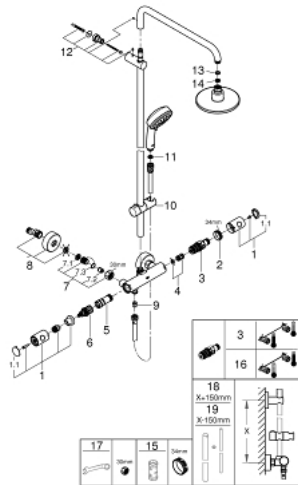

27 922 000 TEMPESTA COSMOPOLITAN 160 SHOWER SYSTEM WITH THERMOSTAT FOR WALL MOUNTING

SPARE PARTS, April 2018 – now

- 1: Metal handle 1/2" (Spare part-nr. 47984000)
- 1.1: Cover Cap (Spare part-nr. 6458500M)
- 2: retaining ring (Spare part-nr. 47743000)
- 3: Thermostatic compact cartridge 1/2" (Spare part-nr. 47439000)
- 4: Sound absorber (Spare part-nr. 47398000)
- 5: Water flow (Spare part-nr. 47751000)
- 6: Aquadimmer (Spare part-nr. 12433000)
- 7: Non-return valve (Spare part-nr. 47189000)
- 7.1: Filter (Spare part-nr. 0726400M)
- 7.2: Non-return valve (Spare part-nr. 08565000)
- 7.3: O-Ring Ø17 x Ø2 (Spare part-nr. 0305500M)
- 8: S-union (Spare part-nr. 12662000)
- 9: Non-return valve (Spare part-nr. 08565000)
- 10: Sliding piece (Spare part-nr. 12140000)
- 11: Strainer (Spare part-nr. 0700200M)
- 12: Outlet shower holder (Spare part-nr. 48423000)
- 13: Fibre seal dia. Ø 18,5 x Ø 12 x 2 (Spare part-nr. 0138900M)
- 14: Strainer (Spare part-nr. 0676800M)
- 15: Socket Spanner (Spare part-nr. 19332000)*
- 16: GROHE TurboStat cartridge 1/2" (Spare part-nr. 47175000)*
- 17: Special Spanner (Spare part-nr. 19377000)*
- 18: Shower system pipe for retrofitting (Spare part-nr. 48053000)*
- 19: Shower system pipe for retrofitting (Spare part-nr. 48054000)*

* Optional accessories