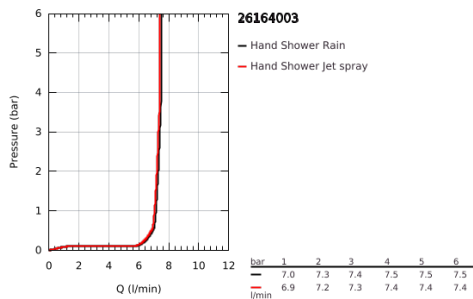

26 164 003 TEMPESTA 110 WALL HOLDER SET 2 SPRAYS (RAIN, JET)

PRODUCT DESCRIPTION

- Colour: Chrome
- Consisting of:
 - hand shower Tempesta 110 (26 161)
 - maximum flow rate (at 3 bar): 7.4 l/min
 - wall shower holder Tempesta, non-adjustable (28 605)
 - Relaxaflex hose 1250 mm 1/2" x 1/2" (28 150)
 - GROHE EcoJoy - less water, perfect flow
 - GROHE SmartSwitch - easily rotate the dial to enjoy your preferred spray option
 - GROHE DreamSpray - perfect spray pattern
 - GROHE LongLife finish
 - GROHE SpeedClean - effortless limescale removal
 - Inner WaterGuide - inner insulation for surface protection
 - ShockProof silicone ring prevents damage caused by a shower falling
 - min. recommended pressure 1.0 bar
 - suitable for instantaneous heater
- professional edition