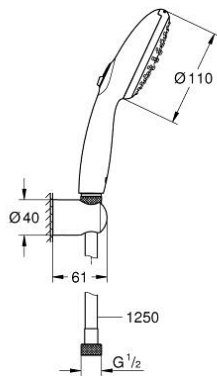

26 164 003 TEMPESTA 110 WALL HOLDER SET 2 SPRAYS (RAIN, JET)

PRODUCT DESCRIPTION

- Colour: Chrome
- Consisting of:
 - hand shower Tempesta 110 (26 161)
 - maximum flow rate (at 3 bar): 7.4 l/min
 - wall shower holder Tempesta, non-adjustable (28 605)
 - Relaxaflex hose 1250 mm 1/2" x 1/2" (28 150)
 - GROHE EcoJoy - less water, perfect flow
 - GROHE SmartSwitch - easily rotate the dial to enjoy your preferred spray option
 - GROHE DreamSpray - perfect spray pattern
 - GROHE LongLife finish
 - GROHE SpeedClean - effortless limescale removal
 - Inner WaterGuide - inner insulation for surface protection
 - ShockProof silicone ring prevents damage caused by a shower falling
 - min. recommended pressure 1.0 bar
 - suitable for instantaneous heater
- professional edition

26 164 003 **TEMPESTA 110 WALL HOLDER SET 2 SPRAYS (RAIN, JET)**

SPARE PARTS, November 2021 – now

1: Strainer (Spare part-nr. 0700200M)