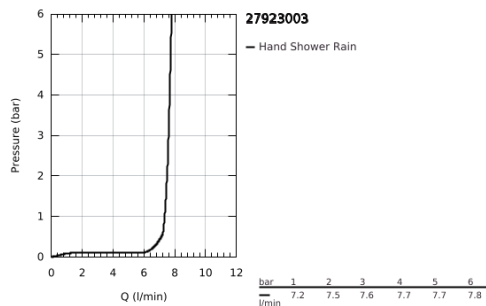

27 923 003 TEMPESTA 110 HAND SHOWER 1 SPRAY

PRODUCT DESCRIPTION

- Colour: Chrome
- Rain spray pattern
- maximum flow rate (at 3 bar): 7.6 l/min
- GROHE EcoJoy - less water, perfect flow
- GROHE DreamSpray - perfect spray pattern
- GROHE LongLife finish
- GROHE SpeedClean - effortless limescale removal
- Inner WaterGuide - inner insulation for surface protection
- ShockProof silicone ring prevents damage caused by a shower falling
- Universal Mounting System. Fits all standard shower hoses
- min. recommended pressure 1.0 bar
- suitable for instantaneous heater
- professional edition

Pure Freude
an Wasser

27 923 003 TEMPESTA 110 HAND SHOWER 1 SPRAY

SPARE PARTS, November 2021 – now

1: Strainer (Spare part-nr. 0700200M)