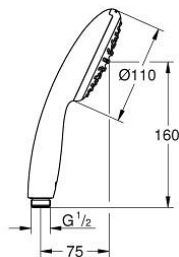

27 923 003 TEMPESTA 110 HAND SHOWER 1 SPRAY

PRODUCT DESCRIPTION

- Colour: Chrome
- Rain spray pattern
- maximum flow rate (at 3 bar): 7.6 l/min
- GROHE EcoJoy - less water, perfect flow
- GROHE DreamSpray - perfect spray pattern
- GROHE LongLife finish
- GROHE SpeedClean - effortless limescale removal
- Inner WaterGuide - inner insulation for surface protection
- ShockProof silicone ring prevents damage caused by a shower falling
- Universal Mounting System. Fits all standard shower hoses
- min. recommended pressure 1.0 bar
- suitable for instantaneous heater
- professional edition

Pure Freude
an Wasser

27 923 003 TEMPESTA 110 HAND SHOWER 1 SPRAY

SPARE PARTS, November 2021 – now

1: Strainer (Spare part-nr. 0700200M)