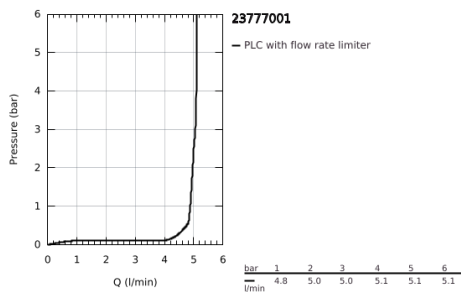

23 777 001 **START EDGE BASIN MIXER 1/2"**
XL-SIZE

PRODUCT DESCRIPTION

- Colour: Chrome
- monobloc installation
- metal lever
- for free-standing basins
- GROHE SmoothControl 28 mm ceramic cartridge
- with temperature limiter
- GROHE LongLife finish
- Protected Water Ways no contact of water with lead or nickel inside the tap
- GROHE EcoJoy mousseur 5.7 l/min
- rapid installation system
- smooth body with plastic push open waste set 1 1/4"
- flexible connection hoses
- GROHE QuickTool included

23 777 001 **START EDGE BASIN MIXER 1/2"**
XL-SIZE

SPARE PARTS, September 2018 – now

- 1: Cartridge (Spare part-nr. 48518000)
- 2: Flow straightener (Spare part-nr. 46837000)
- 3: Shank mounting kit (Spare part-nr. 46249000)
- 4: Waste set with push-open plug (Spare part-nr. 65807000)
- 4.1: Nipple (Spare part-nr. 45986000)
- 5: Mounting wrench (Spare part-nr. 19017000)*