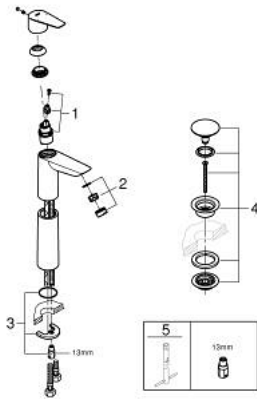

23 777 001 **START EDGE BASIN MIXER 1/2"**
XL-SIZE

PRODUCT DESCRIPTION

- Colour: Chrome
- monobloc installation
- metal lever
- for free-standing basins
- GROHE SmoothControl 28 mm ceramic cartridge
- with temperature limiter
- GROHE LongLife finish
- Protected Water Ways no contact of water with lead or nickel inside the tap
- GROHE EcoJoy mousseur 5.7 l/min
- rapid installation system
- smooth body with plastic push open waste set 1 1/4"
- flexible connection hoses
- GROHE QuickTool included

23 777 001 **START EDGE BASIN MIXER 1/2"**
XL-SIZE

SPARE PARTS, September 2018 – now

- 1: Cartridge (Spare part-nr. 48518000)
- 2: Flow straightener (Spare part-nr. 46837000)
- 3: Shank mounting kit (Spare part-nr. 46249000)
- 4: Waste set with push-open plug (Spare part-nr. 65807000)
- 4.1: Nipple (Spare part-nr. 45986000)
- 5: Mounting wrench (Spare part-nr. 19017000)*