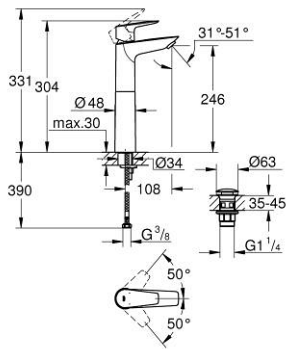

23 777 001 **START EDGE BASIN MIXER 1/2"**
XL-SIZE

PRODUCT DESCRIPTION

- Colour: Chrome
- monobloc installation
- metal lever
- for free-standing basins
- GROHE SmoothControl 28 mm ceramic cartridge
- with temperature limiter
- GROHE LongLife finish
- Protected Water Ways no contact of water with lead or nickel inside the tap
- GROHE EcoJoy mousseur 5.7 l/min
- rapid installation system
- smooth body with plastic push open waste set 1 1/4"
- flexible connection hoses
- GROHE QuickTool included

23 777 001 **START EDGE BASIN MIXER 1/2"**
XL-SIZE

SPARE PARTS, September 2018 – now

- 1: Cartridge (Spare part-nr. 48518000)
- 2: Flow straightener (Spare part-nr. 46837000)
- 3: Shank mounting kit (Spare part-nr. 46249000)
- 4: Waste set with push-open plug (Spare part-nr. 65807000)
- 4.1: Nipple (Spare part-nr. 45986000)
- 5: Mounting wrench (Spare part-nr. 19017000)*