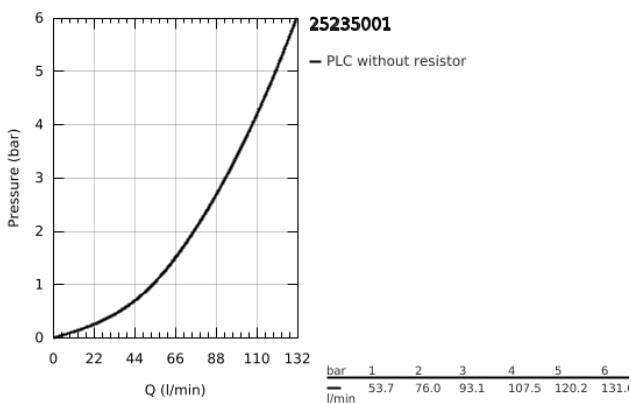

25 235 001 **START EDGE TWO-HANDLED BATH FILLER 1/2"**

PRODUCT DESCRIPTION

- Colour: Chrome
- deck mounted
- metal lever
- Ceramic valves 3/4", 90°
- GROHE LongLife finish
- Min. recommended pressure 0.5 bar

25 235 001 **START EDGE TWO-HANDLED BATH FILLER 1/2"**

SPARE PARTS, September 2018 – now

- 1: Replacement handle connection kit (Spare part-nr. 45186000)
- 1.1: O-Ring $\varnothing 18,2 \times \varnothing 1,7$ (Spare part-nr. 0392400M)
- 2: Ceramic headpart 3/4", 180° (Spare part-nr. 45887000)
- 3: Ceramic headpart 3/4", 180° (Spare part-nr. 45888000)
- 4: Flow restrictor (Spare part-nr. 13922000)
- 4.1: Sealing washer (Spare part-nr. 0263700M)
- 5: Repl. kit f. shank fastening 3/4" (Spare part-nr. 45163000)