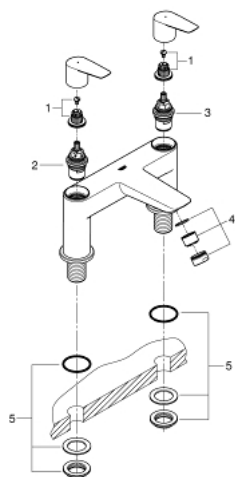

25 235 001 **START EDGE TWO-HANDLED BATH FILLER 1/2"**

PRODUCT DESCRIPTION

- Colour: Chrome
- deck mounted
- metal lever
- Ceramic valves 3/4", 90°
- GROHE LongLife finish
- Min. recommended pressure 0.5 bar

25 235 001 **START EDGE TWO-HANDLED BATH FILLER 1/2"**

SPARE PARTS, September 2018 – now

- 1: Replacement handle connection kit (Spare part-nr. 45186000)
- 1.1: O-Ring $\varnothing 18,2 \times \varnothing 1,7$ (Spare part-nr. 0392400M)
- 2: Ceramic headpart 3/4", 180° (Spare part-nr. 45887000)
- 3: Ceramic headpart 3/4", 180° (Spare part-nr. 45888000)
- 4: Flow restrictor (Spare part-nr. 13922000)
- 4.1: Sealing washer (Spare part-nr. 0263700M)
- 5: Repl. kit f. shank fastening 3/4" (Spare part-nr. 45163000)