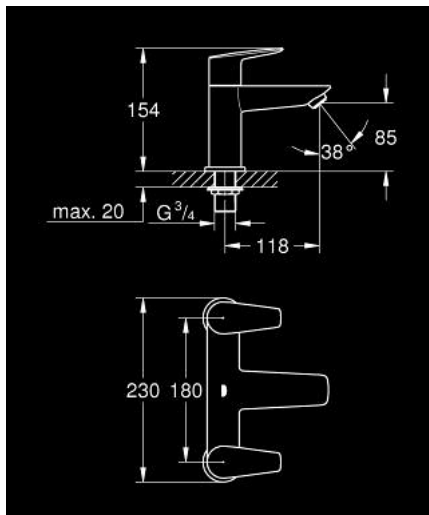

25 235 001 **START EDGE TWO-HANDLED BATH FILLER 1/2"**

PRODUCT DESCRIPTION

- Colour: Chrome
- deck mounted
- metal lever
- Ceramic valves 3/4", 90°
- GROHE LongLife finish
- Min. recommended pressure 0.5 bar

25 235 001 **START EDGE TWO-HANDLED BATH FILLER 1/2"**

SPARE PARTS, September 2018 – now

- 1: Replacement handle connection kit (Spare part-nr. 45186000)
- 1.1: O-Ring $\varnothing 18,2 \times \varnothing 1,7$ (Spare part-nr. 0392400M)
- 2: Ceramic headpart 3/4", 180° (Spare part-nr. 45887000)
- 3: Ceramic headpart 3/4", 180° (Spare part-nr. 45888000)
- 4: Flow restrictor (Spare part-nr. 13922000)
- 4.1: Sealing washer (Spare part-nr. 0263700M)
- 5: Repl. kit f. shank fastening 3/4" (Spare part-nr. 45163000)