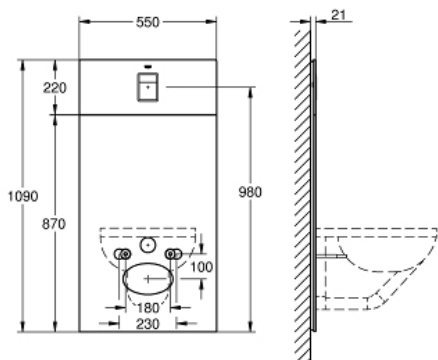

Glass Cover Skate Cosmopolitan

MODEL # 39374KS0

Pure Freude
an Wasser

GROHE

Product Description:

Glass Cover Skate Cosmopolitan

Standard Specification:

for Rapid SL 1.13 m

with flushing cistern GD 2

for connecting shower toilet Sensia Arena or common wall-hung WCs

for tiled/plastered walls

two-piece glass cover made of tempered safety glass (8 mm)

upper part removable for maintenance

flush plate Skate Cosmopolitan, chrome, flush plate is kept flush with glass cover

HPL mounting plate with hole pattern for all connections

mounting plate with concealed water connection for shower toilet Sensia Arena