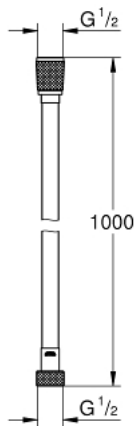

## 26 334 001 SILVERFLEX LONG-LIFE SHOWER HOSE

### PRODUCT DESCRIPTION

- Colour: Chrome
- 1000 mm
- smooth surface for easy cleaning
- Rotation cone for TwistStop function
- GROHE Long-Life strengthened model
- pressure resistance up to 12 bar
- tensile strength 500 N
- heat resistance 75°C
- AntiFold bendproof
- universal connection G 1/2" x 1/2"
- GROHE ProGrip - with knurl structure
- GROHE LongLife finish