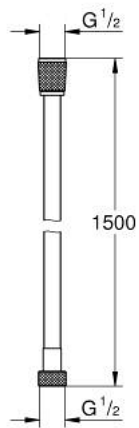

28 364 001 SILVERFLEX SHOWER HOSE

PRODUCT DESCRIPTION

- Colour: Chrome
- 1500 mm
- smooth surface for easy cleaning
- Rotation cone for TwistStop function
- pressure resistance up to 5 bar
- tensile strength 500 N
- heat resistance 70°C
- AntiFold bendproof
- universal connection G 1/2" x 1/2"
- GROHE ProGrip - with knurl structure
- GROHE LongLife finish