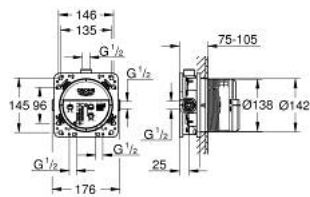

35 600 000 **RAPIDO SMARTBOX UNIVERSAL ROUGH-IN BOX, 1/2"**

PRODUCT DESCRIPTION

- 3 outlets 1/2"
- 2 inlets below, 1/2"
- installation depth 75-105 mm
- connection unit in DR brass
- pre-mounted flushing plug
- stable build-in box and protective cover
- fixing options for solid walls and dry cladding
- gasket
- without set for final installation

35 600 000 **RAPIDO SMARTBOX UNIVERSAL ROUGH-IN BOX, 1/2"**

SPARE PARTS, September 2016 – now

1: Replacement kit for seal (Spare part-nr. 48263000)*

* Optional accessories