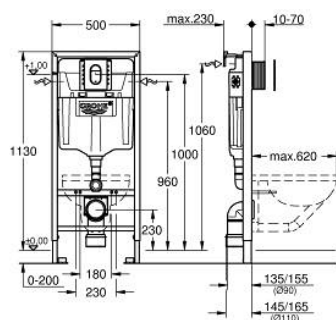

## 39 503 000 **RAPID SL 3-IN-1 SET FOR WC, 1.13 M INSTALLATION HEIGHT**

### PRODUCT DESCRIPTION

- Colour: Chrome
- with flushing cistern GD 2 , 6 l - 9 l
- Consisting of:
  - Rapid SL element for WC (38 528 001)
  - Skate Air S flush plate, chrome, vertical installation (37 965 000)
  - front wall brackets (38 558 00M)

## 39 503 000 RAPID SL 3-IN-1 SET FOR WC, 1.13 M INSTALLATION HEIGHT