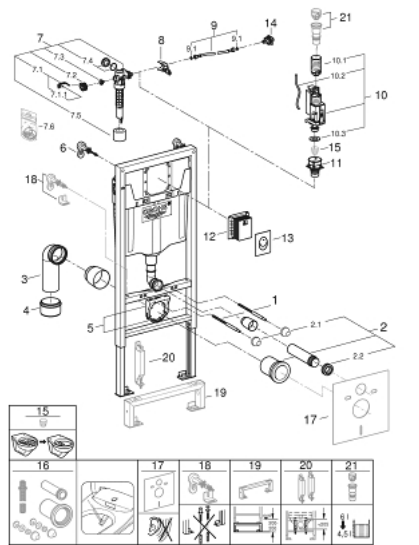

39 503 000 RAPID SL 3-IN-1 SET FOR WC, 1.13 M INSTALLATION HEIGHT

SPARE PARTS, April 2017 – now

- 1: Threaded bolt (Spare part-nr. 4276400M)
- 2: WC inlet and outlet connecting set (Spare part-nr. 37311K00)
- 2.1: Basin fastening (Spare part-nr. 43511SH0)
- 2.2: Connector (Spare part-nr. 37119000)
- 3: PP-outlet bend Ø 90 mm (Spare part-nr. 42327000)
- 4: 4" outlet adaptor for Rapid SL (Spare part-nr. 42242000)
- 5: Support for outlet bend (Spare part-nr. 42243000)
- 6: Front wall brackets (Spare part-nr. 3855800M)
- 7: Filling valve (Spare part-nr. 37095000)
- 7.1: Lever (Spare part-nr. 43734000)
- 7.1.1: Sealing washer (Spare part-nr. 4377000M)
- 7.2: Valve head (Spare part-nr. 43536000)
- 7.3: Membrane (Spare part-nr. 4375800M)
- 7.4: Screw cap (Spare part-nr. 43735000)
- 7.5: Valve FLOAT, 5 pcs.. (Spare part-nr. 4379100M)
- 7.6: Set of seals (Spare part-nr. 43722000)*
- 8: Support device (Spare part-nr. 42246000)
- 9: Connecting hose (Spare part-nr. 42233000)
- 9.1: O-Ring (Spare part-nr. 0319100M)
- 10: Dual Flush discharge valve AV1 (Spare part-nr. 42320000)
- 10.1: Extension for overflow pipe (Spare part-nr. 42313000)
- 10.2: Pneumatic hose (Spare part-nr. 42319000)
- 10.3: Sealing washer (Spare part-nr. 42310000)
- 11: Valve seat (Spare part-nr. 42599000)
- 12: Inspection shaft for small flush plates (Spare part-nr. 40911000)
- 13: Flush plate (Spare part-nr. 37965000)
- 14: Water Connection (Spare part-nr. 48561000)
- 15: Flow restrictor (Spare part-nr. 42300000)*
- 16: Retrofit kit for shower toilets Sensia Arena and IGS (Spare part-nr. 40899000)*
- 17: Set for noise protection (Spare part-nr. 37131000)*
- 18: Xtra wall brackets, flexible placing (Spare part-nr. 38733000)*
- 19: Flush pipe extension (Spare part-nr. 38629000)*
- 20: Accessory (Spare part-nr. 38779000)*
- 21: 4.5 l adapter for GD2 (Spare part-nr. 42333000)*

* Optional accessories