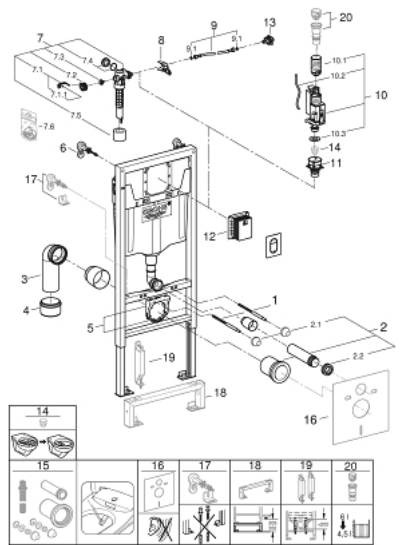

39 504 000 **RAPID SL 3-IN-1 SET FOR WC, 1.13 M INSTALLATION HEIGHT**

SPARE PARTS, April 2017 – now

1. 1: Threaded bolt (Spare part-nr. 4276400M)
   - 2: WC inlet and outlet connecting set (Spare part-nr. 37311K00)
   - 2.1: Basin fastening (Spare part-nr. 43511SH0)
   - 2.2: Connector (Spare part-nr. 37119000)
   - 3: PP-outlet bend Ø 90 mm (Spare part-nr. 42327000)
   - 4: 4" outlet adaptor for Rapid SL (Spare part-nr. 42242000)
   - 5: Support for outlet bend (Spare part-nr. 42243000)
   - 6: Front wall brackets (Spare part-nr. 3855800M)
   - 7: Filling valve (Spare part-nr. 37095000)
   - 7.1: Lever (Spare part-nr. 43734000)
   - 7.1.1: Sealing washer (Spare part-nr. 4377000M)
   - 7.2: Valve head (Spare part-nr. 43536000)
   - 7.3: Membrane (Spare part-nr. 4375800M)
   - 7.4: Screw cap (Spare part-nr. 43735000)
   - 7.5: Valve FLOAT, 5 pcs.. (Spare part-nr. 4379100M)
   - 7.6: Set of seals (Spare part-nr. 43722000)*
   - 8: Support device (Spare part-nr. 42246000)
   - 9: Connecting hose (Spare part-nr. 42233000)
   - 9.1: O-Ring (Spare part-nr. 0319100M)
   - 10: Dual Flush discharge valve AV1 (Spare part-nr. 42320000)
   - 10.1: Extension for overflow pipe (Spare part-nr. 42313000)
   - 10.2: Pneumatic hose (Spare part-nr. 42319000)
   - 10.3: Sealing washer (Spare part-nr. 42310000)
   - 11: Valve seat (Spare part-nr. 42599000)
   - 12: Inspection shaft for small flush plates (Spare part-nr. 40911000)
   - 13: Water Connection (Spare part-nr. 48561000)
   - 14: Flow restrictor (Spare part-nr. 42300000)*
   - 15: Retrofit kit for shower toilets Sensia Arena and IGS (Spare part-nr. 40899000)*
   - 16: Set for noise protection (Spare part-nr. 37131000)*
   - 17: Xtra wall brackets, flexible placing (Spare part-nr. 38733000)*
   - 18: Flush pipe extension (Spare part-nr. 38629000)*
   - 19: Accessory (Spare part-nr. 38779000)*
   - 20: 4.5 l adapter for GD2 (Spare part-nr. 42333000)*
2. Optional accessories