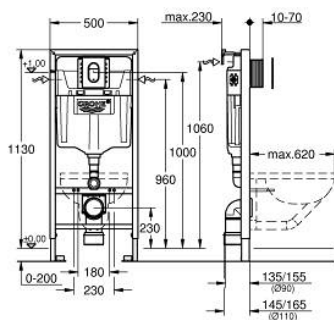

## 39 504 000 **RAPID SL 3-IN-1 SET FOR WC, 1.13 M INSTALLATION HEIGHT**

### PRODUCT DESCRIPTION

- Colour: Chrome
- flushing cistern GD 2, 6 - 3 l
- Consisting of:
  - Rapid SL element for WC (38 528 001)
  - Arena Cosmopolitan S flush plate, chrome (37 624 000)
  - front wall brackets (38 558 00M)
- including revision shaft 40 911 000 for mounting of small flush plates