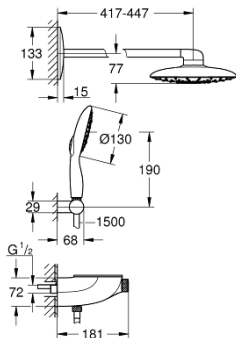

26 446 LS0 RAINSHOWER SYSTEM SMARTCONTROL MONO 360 COMBI SHOWER SYSTEM WITH THERMOSTAT, EXPOSED/CONCEALED

PRODUCT DESCRIPTION

- Colour: moon white
- Consisting of:
 - exposed/concealed SmartControl thermostat
 - allows change between:
 - head shower Rainshower Mono 360 with horizontal 450 mm shower arm, spray plate white
 - GROHE PureRain/GROHE Rain O2 spray*
 - maximum flow rate (at 3 bar): 20 l/min
 - Power&Soul 130 hand shower, spray plate white (27 673)
 - maximum flow rate (at 3 bar): 9.5 l/min
 - hand shower wall holder (27 055)
 - Silverflex shower hose 1.500 mm (28 364)
 - min. recommended pressure 1.5 bar
 - GROHE DreamSpray perfect spray pattern
 - GROHE Long-Life finish
 - GROHE CoolTouch prevents scalding on hot surfaces
 - GROHE TurboStat compact cartridge with wax thermoelement
 - GROHE Water Saving - Less water, perfect flow
 - GROHE SafeStop safety button at 38°C(calibration required)
 - GROHE SafeStop Plus optional temperature limiter at 43°C included
 - GROHE SmartControl push for ON-OFF, turn for volume adjustment from GROHE Water Saving to Full Flow
 - GROHE EasyReach shower tray
 - SpeedClean anti-limescale system
 - Inner WaterGuide for a longer life
 - TwistStop preventing the hose from twisting
- requires rough-in set 26 264and concealed unit 26 449 – all to be ordered separately
- * to be decided during initial installation; factory default setting: GROHE PureRain