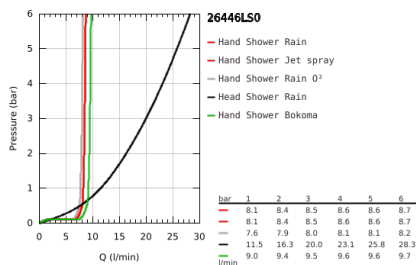

26 446 LS0 RAINSHOWER SYSTEM SMARTCONTROL MONO 360 COMBI SHOWER SYSTEM WITH THERMOSTAT, EXPOSED/CONCEALED

PRODUCT DESCRIPTION

- Colour: moon white
- Consisting of:
 - exposed/concealed SmartControl thermostat
 - allows change between:
 - head shower Rainshower Mono 360 with horizontal 450 mm shower arm, spray plate white
 - GROHE PureRain/GROHE Rain O2 spray*
 - maximum flow rate (at 3 bar): 20 l/min
 - Power&Soul 130 hand shower, spray plate white (27 673)
 - maximum flow rate (at 3 bar): 9.5 l/min
 - hand shower wall holder (27 055)
 - Silverflex shower hose 1.500 mm (28 364)
 - min. recommended pressure 1.5 bar
 - GROHE DreamSpray perfect spray pattern
 - GROHE Long-Life finish
 - GROHE CoolTouch prevents scalding on hot surfaces
 - GROHE TurboStat compact cartridge with wax thermoelement
 - GROHE Water Saving - Less water, perfect flow
 - GROHE SafeStop safety button at 38°C(calibration required)
 - GROHE SafeStop Plus optional temperature limiter at 43°C included
 - GROHE SmartControl push for ON-OFF, turn for volume adjustment from GROHE Water Saving to Full Flow
 - GROHE EasyReach shower tray
 - SpeedClean anti-limescale system
 - Inner WaterGuide for a longer life
 - TwistStop preventing the hose from twisting
- requires rough-in set 26 264and concealed unit 26 449 – all to be ordered separately
- * to be decided during initial installation; factory default setting: GROHE PureRain