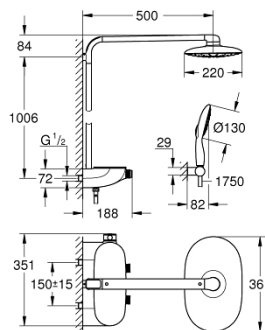

26 361 000 RAINSHOWER SYSTEM SMARTCONTROL MONO 360 SHOWER SYSTEM WITH THERMOSTAT FOR WALL MOUNTING

PRODUCT DESCRIPTION

- Colour: Chrome
- Consisting of:
 - horizontal 500 mm shower arm
 - exposed SmartControl thermostat
 - allows change between:
 - head shower Rainshower Mono 360, spray plate chrome
 - GROHE PureRain/GROHE Rain O2 spray*
 - Power&Soul 130 hand shower, spray plate white (27 673)
 - hand shower wall holder (27 055)
 - Silverflex shower hose 1750 mm 1/2" x 1/2" (28 388 000)
- min. recommended pressure 1.5 bar
- GROHE DreamSpray perfect spray pattern
- GROHE Long-Life finish
- GROHE CoolTouch prevents scalding on hot surfaces
- GROHE TurboStat compact cartridge with wax thermoelement
- GROHE Water Saving - Less water, perfect flow
- GROHE SafeStop safety button at 38°C(calibration required)
- GROHE SafeStop Plus optional temperature limiter at 43°C included
- GROHE SmartControl push for ON-OFF, turn for volume adjustment from GROHE Water Saving to Full Flow
- GROHE EasyReach shower tray
- SpeedClean anti-limescale system
- Inner WaterGuide for a longer life
- suitable for instantaneous heaters from 18 kW/h
- TwistStop preventing the hose from twisting
- * to be decided during initial installation; factory default setting: GROHE PureRain