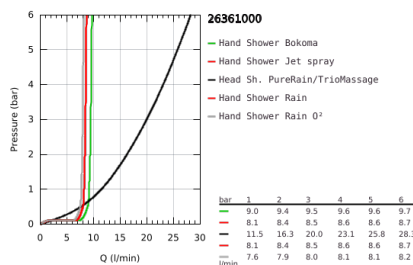

26 361 000 RAINSHOWER SYSTEM SMARTCONTROL MONO 360 SHOWER SYSTEM WITH THERMOSTAT FOR WALL MOUNTING

PRODUCT DESCRIPTION

- Colour: Chrome
- Consisting of:
 - horizontal 500 mm shower arm
 - exposed SmartControl thermostat
 - allows change between:
 - head shower Rainshower Mono 360, spray plate chrome
 - GROHE PureRain/GROHE Rain O2 spray*
 - Power&Soul 130 hand shower, spray plate white (27 673)
 - hand shower wall holder (27 055)
 - Silverflex shower hose 1750 mm 1/2" x 1/2" (28 388 000)
- min. recommended pressure 1.5 bar
- GROHE DreamSpray perfect spray pattern
- GROHE Long-Life finish
- GROHE CoolTouch prevents scalding on hot surfaces
- GROHE TurboStat compact cartridge with wax thermoelement
- GROHE Water Saving - Less water, perfect flow
- GROHE SafeStop safety button at 38°C(calibration required)
- GROHE SafeStop Plus optional temperature limiter at 43°C included
- GROHE SmartControl push for ON-OFF, turn for volume adjustment from GROHE Water Saving to Full Flow
- GROHE EasyReach shower tray
- SpeedClean anti-limescale system
- Inner WaterGuide for a longer life
- suitable for instantaneous heaters from 18 kW/h
- TwistStop preventing the hose from twisting
- * to be decided during initial installation; factory default setting: GROHE PureRain