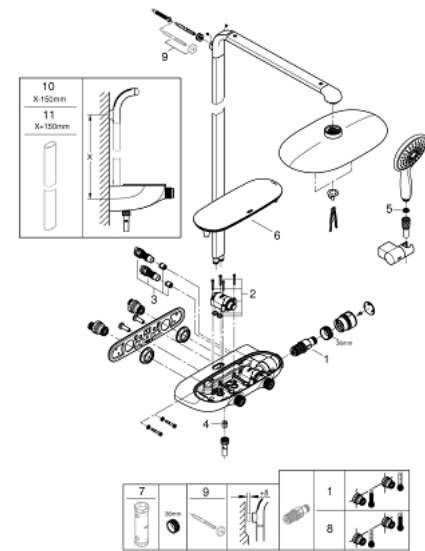

26 361 000 RAINSHOWER SYSTEM SMARTCONTROL MONO 360 SHOWER SYSTEM WITH THERMOSTAT FOR WALL MOUNTING

SPARE PARTS, October 2018 – now

1. 1: Thermostatic compact cartridge 1/2" (Spare part-nr. 47439000)
   - 2: Cartridge (Spare part-nr. 48297000)
   - 3: Non-return valve (Spare part-nr. 4901000M)
   - 4: Non-return valve (Spare part-nr. 08565000)
   - 5: Strainer (Spare part-nr. 0700200M)
   - 6: Cover (Spare part-nr. 48482000)
   - 7: Socket Spanner (Spare part-nr. 49059000)*
   - 8: GROHE TurboStat cartridge 1/2" (Spare part-nr. 47175000)*
   - 9: Spacer (Spare part-nr. 26385000)*
   - 10: Shower system pipe for retrofitting (Spare part-nr. 48349000)*
   - 11: Shower system pipe for retrofitting (Spare part-nr. 48350000)*
2. Optional accessories