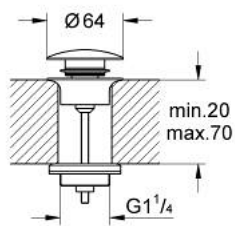

65 807 000 WASTE SET WITH PUSH-OPEN PLUG

PRODUCT DESCRIPTION

- Colour: Chrome
- with push-open cover
- for wash basins with overflow
- removable cover
- closable
- GROHE LongLife finish

65 807 000 WASTE SET WITH PUSH-OPEN PLUG

SPARE PARTS, November 2007 – now

1: Nipple (Spare part-nr. 45986000)