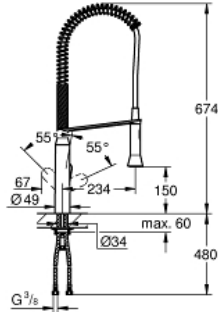

K7
Single-lever sink mixer 1/2"
MODEL # 32950000

Pure Freude
an Wasser

Product Description:

K7
Single-lever sink mixer 1/2"

Standard Specification:

- monobloc installation
- GROHE StarLight** finish
- GROHE SilkMove** 35 mm ceramic cartridge
- professional spray
- diverter: mousseur/shower jet
- automatic return to mousseur
- metal spray
- adjustable flow rate limiter
- swivel spout
- swivel area 140°
- protected against backflow
- flexible connection hoses
- rapid installation system

Color:

□ 32950000 Chrome