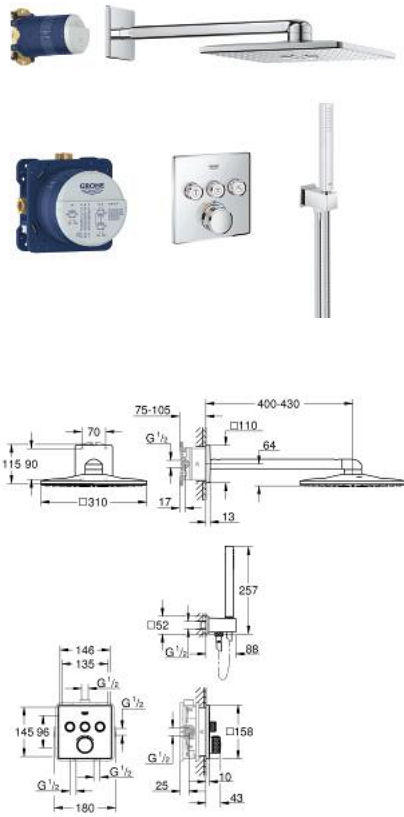

34 804 000 GROHTHERM SMARTCONTROL PERFECT SHOWER SET WITH RAINSHOWER SMARTACTIVE 310 CUBE

PRODUCT DESCRIPTION

- Colour: Chrome
- Consisting of:
 - concealed thermostat with 3 valves (29 126)
 - Grotherm SmartControl set for final installation
 - GROHE Rapido SmartBox universal rough-in box, 1/2" (35 604)
 - Rainshower SmartActive 310 Cube head shower set (26 479) including head shower with 2 sprays, horizontal shower arm 400 mm and head shower rough-in (26 483 000)
 - hand shower Euphoria Cube Stick (27 698 000)
 - Euphoria Cube wall union with integrated shower holder (26 370 000)
 - Rotaflex Metal Long-Life TwistStop shower hose 1500 mm (28 417)
- professional edition