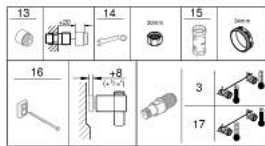

34 565 002 GROHTHERM 800 THERMOSTATIC SHOWER MIXER 1/2"

PRODUCT DESCRIPTION

- Colour: Chrome
- with shower rail set 2 sprays (Rain, Jet)
- Consisting of:
 - Grotherm 800 thermostatic shower mixer 1/2" (34 558)
 - Tempesta shower rail set, 600 mm (26 162)
- professional edition

34 565 002 GROHTHERM 800 THERMOSTATIC SHOWER MIXER 1/2"

SPARE PARTS, November 2021 – now

- 1: Temperature control handle (Spare part-nr. 47981000)
 - 2: retaining ring (Spare part-nr. 47743000)
 - 3: Thermostatic compact cartridge 1/2" (Spare part-nr. 47439000)
 - 4: Shut-off handle (Spare part-nr. 47980000)
 - 5: Ceramic headpart, 1/2" (Spare part-nr. 45346000)
 - 5.1: O-Ring Ø18,2 x Ø1,7 (Spare part-nr. 0392400M)
 - 6: Non-return valve (Spare part-nr. 08565000)
 - 7: Non-return valve (Spare part-nr. 47189000)
 - 7.1: Filter (Spare part-nr. 0726400M)
 - 7.2: Non-return valve (Spare part-nr. 08565000)
 - 7.3: O-Ring Ø17 x Ø2 (Spare part-nr. 0305500M)
 - 8: S-union (Spare part-nr. 12075000)
 - 8.1: Sealing washer (Spare part-nr. 0138600M)
 - 8.2: Escutcheon (Spare part-nr. 0221000M)
 - 9: Sliding piece (Spare part-nr. 48609000)
 - 10: Outlet shower holder (Spare part-nr. 48607000)
 - 11: Outlet shower holder (Spare part-nr. 48608000)
 - 12: Strainer (Spare part-nr. 0700200M)
 - 13: Extension 3/4", 20 mm (Spare part-nr. 0713000M)*
 - 14: Special Spanner (Spare part-nr. 19377000)*
 - 15: Socket Spanner (Spare part-nr. 19332000)*
 - 16: Spacer (Spare part-nr. 48543001)*
 - 17: GROHE TurboStat cartridge 1/2" (Spare part-nr. 47175000)*
- * Optional accessories