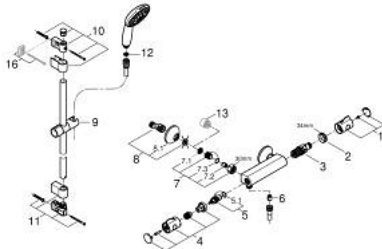

34 565 002 GROHTHERM 800 THERMOSTATIC SHOWER MIXER 1/2"

PRODUCT DESCRIPTION

- Colour: Chrome
- with shower rail set 2 sprays (Rain, Jet)
- Consisting of:
 - Grotherm 800 thermostatic shower mixer 1/2" (34 558)
 - Tempesta shower rail set, 600 mm (26 162)
- professional edition

34 565 002 GROHTHERM 800 THERMOSTATIC SHOWER MIXER 1/2"

SPARE PARTS, November 2021 – now

- 1: Temperature control handle (Spare part-nr. 47981000)
 - 2: retaining ring (Spare part-nr. 47743000)
 - 3: Thermostatic compact cartridge 1/2" (Spare part-nr. 47439000)
 - 4: Shut-off handle (Spare part-nr. 47980000)
 - 5: Ceramic headpart, 1/2" (Spare part-nr. 45346000)
 - 5.1: O-Ring Ø18,2 x Ø1,7 (Spare part-nr. 0392400M)
 - 6: Non-return valve (Spare part-nr. 08565000)
 - 7: Non-return valve (Spare part-nr. 47189000)
 - 7.1: Filter (Spare part-nr. 0726400M)
 - 7.2: Non-return valve (Spare part-nr. 08565000)
 - 7.3: O-Ring Ø17 x Ø2 (Spare part-nr. 0305500M)
 - 8: S-union (Spare part-nr. 12075000)
 - 8.1: Sealing washer (Spare part-nr. 0138600M)
 - 8.2: Escutcheon (Spare part-nr. 0221000M)
 - 9: Sliding piece (Spare part-nr. 48609000)
 - 10: Outlet shower holder (Spare part-nr. 48607000)
 - 11: Outlet shower holder (Spare part-nr. 48608000)
 - 12: Strainer (Spare part-nr. 0700200M)
 - 13: Extension 3/4", 20 mm (Spare part-nr. 0713000M)*
 - 14: Special Spanner (Spare part-nr. 19377000)*
 - 15: Socket Spanner (Spare part-nr. 19332000)*
 - 16: Spacer (Spare part-nr. 48543001)*
 - 17: GROHE TurboStat cartridge 1/2" (Spare part-nr. 47175000)*
- * Optional accessories