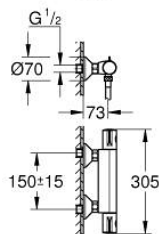

34 565 002 GROHTHERM 800 THERMOSTATIC SHOWER MIXER 1/2"

PRODUCT DESCRIPTION

- Colour: Chrome
- with shower rail set 2 sprays (Rain, Jet)
- Consisting of:
 - Grotherm 800 thermostatic shower mixer 1/2" (34 558)
 - Tempesta shower rail set, 600 mm (26 162)
- professional edition

34 565 002 GROHTHERM 800 THERMOSTATIC SHOWER MIXER 1/2"

SPARE PARTS, November 2021 – now

- 1: Temperature control handle (Spare part-nr. 47981000)
 - 2: retaining ring (Spare part-nr. 47743000)
 - 3: Thermostatic compact cartridge 1/2" (Spare part-nr. 47439000)
 - 4: Shut-off handle (Spare part-nr. 47980000)
 - 5: Ceramic headpart, 1/2" (Spare part-nr. 45346000)
 - 5.1: O-Ring Ø18,2 x Ø1,7 (Spare part-nr. 0392400M)
 - 6: Non-return valve (Spare part-nr. 08565000)
 - 7: Non-return valve (Spare part-nr. 47189000)
 - 7.1: Filter (Spare part-nr. 0726400M)
 - 7.2: Non-return valve (Spare part-nr. 08565000)
 - 7.3: O-Ring Ø17 x Ø2 (Spare part-nr. 0305500M)
 - 8: S-union (Spare part-nr. 12075000)
 - 8.1: Sealing washer (Spare part-nr. 0138600M)
 - 8.2: Escutcheon (Spare part-nr. 0221000M)
 - 9: Sliding piece (Spare part-nr. 48609000)
 - 10: Outlet shower holder (Spare part-nr. 48607000)
 - 11: Outlet shower holder (Spare part-nr. 48608000)
 - 12: Strainer (Spare part-nr. 0700200M)
 - 13: Extension 3/4", 20 mm (Spare part-nr. 0713000M)*
 - 14: Special Spanner (Spare part-nr. 19377000)*
 - 15: Socket Spanner (Spare part-nr. 19332000)*
 - 16: Spacer (Spare part-nr. 48543001)*
 - 17: GROHE TurboStat cartridge 1/2" (Spare part-nr. 47175000)*
- * Optional accessories