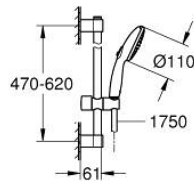

34 565 002 GROHTHERM 800 THERMOSTATIC SHOWER MIXER 1/2"

PRODUCT DESCRIPTION

- Colour: Chrome
- with shower rail set 2 sprays (Rain, Jet)
- Consisting of:
 - Grotherm 800 thermostatic shower mixer 1/2" (34 558)
 - Tempesta shower rail set, 600 mm (26 162)
- professional edition

34 565 002 GROHTHERM 800 THERMOSTATIC SHOWER MIXER 1/2"

SPARE PARTS, November 2021 – now

- 1: Temperature control handle (Spare part-nr. 47981000)
 - 2: retaining ring (Spare part-nr. 47743000)
 - 3: Thermostatic compact cartridge 1/2" (Spare part-nr. 47439000)
 - 4: Shut-off handle (Spare part-nr. 47980000)
 - 5: Ceramic headpart, 1/2" (Spare part-nr. 45346000)
 - 5.1: O-Ring Ø18,2 x Ø1,7 (Spare part-nr. 0392400M)
 - 6: Non-return valve (Spare part-nr. 08565000)
 - 7: Non-return valve (Spare part-nr. 47189000)
 - 7.1: Filter (Spare part-nr. 0726400M)
 - 7.2: Non-return valve (Spare part-nr. 08565000)
 - 7.3: O-Ring Ø17 x Ø2 (Spare part-nr. 0305500M)
 - 8: S-union (Spare part-nr. 12075000)
 - 8.1: Sealing washer (Spare part-nr. 0138600M)
 - 8.2: Escutcheon (Spare part-nr. 0221000M)
 - 9: Sliding piece (Spare part-nr. 48609000)
 - 10: Outlet shower holder (Spare part-nr. 48607000)
 - 11: Outlet shower holder (Spare part-nr. 48608000)
 - 12: Strainer (Spare part-nr. 0700200M)
 - 13: Extension 3/4", 20 mm (Spare part-nr. 0713000M)*
 - 14: Special Spanner (Spare part-nr. 19377000)*
 - 15: Socket Spanner (Spare part-nr. 19332000)*
 - 16: Spacer (Spare part-nr. 48543001)*
 - 17: GROHE TurboStat cartridge 1/2" (Spare part-nr. 47175000)*
- * Optional accessories