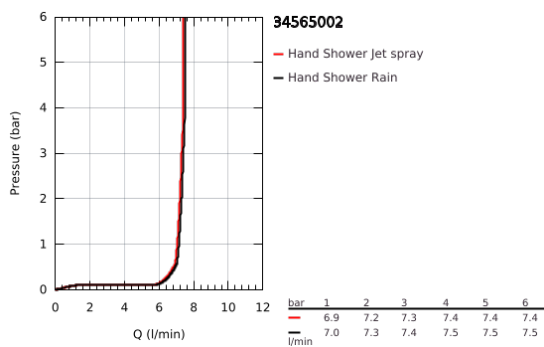

34 565 002 GROHTHERM 800 THERMOSTATIC SHOWER MIXER 1/2"

PRODUCT DESCRIPTION

- Colour: Chrome
- with shower rail set 2 sprays (Rain, Jet)
- Consisting of:
 - Grotherm 800 thermostatic shower mixer 1/2" (34 558)
 - Tempesta shower rail set, 600 mm (26 162)
- professional edition

34 565 002 GROHTHERM 800 THERMOSTATIC SHOWER MIXER 1/2"

SPARE PARTS, November 2021 – now

- 1: Temperature control handle (Spare part-nr. 47981000)
 - 2: retaining ring (Spare part-nr. 47743000)
 - 3: Thermostatic compact cartridge 1/2" (Spare part-nr. 47439000)
 - 4: Shut-off handle (Spare part-nr. 47980000)
 - 5: Ceramic headpart, 1/2" (Spare part-nr. 45346000)
 - 5.1: O-Ring Ø18,2 x Ø1,7 (Spare part-nr. 0392400M)
 - 6: Non-return valve (Spare part-nr. 08565000)
 - 7: Non-return valve (Spare part-nr. 47189000)
 - 7.1: Filter (Spare part-nr. 0726400M)
 - 7.2: Non-return valve (Spare part-nr. 08565000)
 - 7.3: O-Ring Ø17 x Ø2 (Spare part-nr. 0305500M)
 - 8: S-union (Spare part-nr. 12075000)
 - 8.1: Sealing washer (Spare part-nr. 0138600M)
 - 8.2: Escutcheon (Spare part-nr. 0221000M)
 - 9: Sliding piece (Spare part-nr. 48609000)
 - 10: Outlet shower holder (Spare part-nr. 48607000)
 - 11: Outlet shower holder (Spare part-nr. 48608000)
 - 12: Strainer (Spare part-nr. 0700200M)
 - 13: Extension 3/4", 20 mm (Spare part-nr. 0713000M)*
 - 14: Special Spanner (Spare part-nr. 19377000)*
 - 15: Socket Spanner (Spare part-nr. 19332000)*
 - 16: Spacer (Spare part-nr. 48543001)*
 - 17: GROHE TurboStat cartridge 1/2" (Spare part-nr. 47175000)*
- * Optional accessories