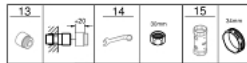

34 833 000 GROHTHERM 1000 PERFORMANCE THERMOSTATIC BATH/SHOWER MIXER 1/2"

PRODUCT DESCRIPTION

- Colour: Chrome
- wall mounted
- GROHE CoolTouch safety housing
- GROHE LongLife finish
- GROHE SafeStop - safety button at 38°C
- pre-installed GROHE SafeStop Plus
- GROHE TurboStat C3 - compact cartridge with wax thermoelement
- GROHE ProGrip - with knurl structure
- integrated mixed water shut off
- GROHE AquaDimmer with multiple function:
 - - integrated GROHE EcoButton (economy button with economy stop for shower)
 - - flow control
 - - diverter: bath/shower
- shower bottom outlet 1/2"
- mousseur
- built-in non return valves
- dirt strainers
- protected against backflow
- S-unions
- metal escutcheon
- professional edition

34 833 000 GROHTHERM 1000 PERFORMANCE THERMOSTATIC BATH/SHOWER MIXER 1/2"

SPARE PARTS, August 2020 – now

- 1: Shut-off handle (Spare part-nr. 49162000)
- 2: Temperature limiter (Spare part-nr. 47977000)
- 3: Aquadimmer (Spare part-nr. 12433000)
- 3.1: O-Ring (Spare part-nr. 0305600M)
- 4: Water flow (Spare part-nr. 47751000)
- 5: Temperature control handle (Spare part-nr. 49161000)
- 6: retaining ring (Spare part-nr. 47743000)
- 7: Thermostatic compact cartridge 1/2" (Spare part-nr. 47885000)
- 8: Race (Spare part-nr. 47975000)
- 9: Flow restrictor (Spare part-nr. 13952000)
- 10: Non-return valve (Spare part-nr. 47886000)
- 11: Non-return valve (Spare part-nr. 47189000)
- 11.1: Filter (Spare part-nr. 0726400M)
- 11.2: Non-return valve (Spare part-nr. 08565000)
- 11.3: O-Ring Ø17 x Ø2 (Spare part-nr. 0305500M)
- 12: S-union (Spare part-nr. 12662000)
- 13: Extension 3/4", 20 mm (Spare part-nr. 0713000M)*
- 14: Special Spanner (Spare part-nr. 19377000)*
- 15: Socket Spanner (Spare part-nr. 19332000)*