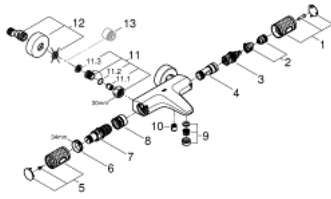

34 833 000 GROHTHERM 1000 PERFORMANCE THERMOSTATIC BATH/SHOWER MIXER 1/2"

PRODUCT DESCRIPTION

- Colour: Chrome
- wall mounted
- GROHE CoolTouch safety housing
- GROHE LongLife finish
- GROHE SafeStop - safety button at 38°C
- pre-installed GROHE SafeStop Plus
- GROHE TurboStat C3 - compact cartridge with wax thermoelement
- GROHE ProGrip - with knurl structure
- integrated mixed water shut off
- GROHE AquaDimmer with multiple function:
 - - integrated GROHE EcoButton (economy button with economy stop for shower)
 - - flow control
 - - diverter: bath/shower
- shower bottom outlet 1/2"
- mousseur
- built-in non return valves
- dirt strainers
- protected against backflow
- S-unions
- metal escutcheon
- professional edition

34 833 000 GROHTHERM 1000 PERFORMANCE THERMOSTATIC BATH/SHOWER MIXER 1/2"

SPARE PARTS, August 2020 – now

- 1: Shut-off handle (Spare part-nr. 49162000)
- 2: Temperature limiter (Spare part-nr. 47977000)
- 3: Aquadimmer (Spare part-nr. 12433000)
- 3.1: O-Ring (Spare part-nr. 0305600M)
- 4: Water flow (Spare part-nr. 47751000)
- 5: Temperature control handle (Spare part-nr. 49161000)
- 6: retaining ring (Spare part-nr. 47743000)
- 7: Thermostatic compact cartridge 1/2" (Spare part-nr. 47885000)
- 8: Race (Spare part-nr. 47975000)
- 9: Flow restrictor (Spare part-nr. 13952000)
- 10: Non-return valve (Spare part-nr. 47886000)
- 11: Non-return valve (Spare part-nr. 47189000)
- 11.1: Filter (Spare part-nr. 0726400M)
- 11.2: Non-return valve (Spare part-nr. 08565000)
- 11.3: O-Ring Ø17 x Ø2 (Spare part-nr. 0305500M)
- 12: S-union (Spare part-nr. 12662000)
- 13: Extension 3/4", 20 mm (Spare part-nr. 0713000M)*
- 14: Special Spanner (Spare part-nr. 19377000)*
- 15: Socket Spanner (Spare part-nr. 19332000)*