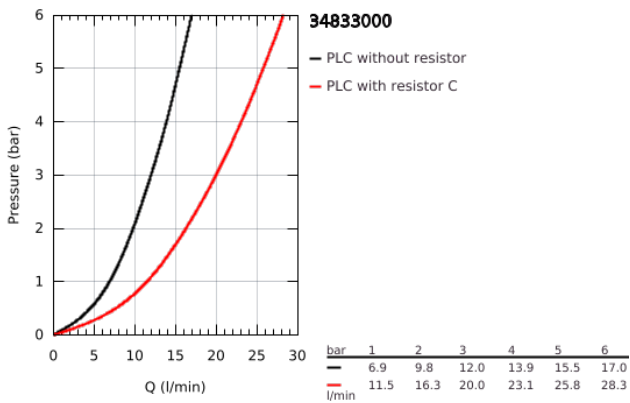

34 833 000 GROHTHERM 1000 PERFORMANCE THERMOSTATIC BATH/SHOWER MIXER 1/2"

PRODUCT DESCRIPTION

- Colour: Chrome
- wall mounted
- GROHE CoolTouch safety housing
- GROHE LongLife finish
- GROHE SafeStop - safety button at 38°C
- pre-installed GROHE SafeStop Plus
- GROHE TurboStat C3 - compact cartridge with wax thermoelement
- GROHE ProGrip - with knurl structure
- integrated mixed water shut off
- GROHE AquaDimmer with multiple function:
 - - integrated GROHE EcoButton (economy button with economy stop for shower)
 - - flow control
 - - diverter: bath/shower
- shower bottom outlet 1/2"
- mousseur
- built-in non return valves
- dirt strainers
- protected against backflow
- S-unions
- metal escutcheon
- professional edition

34 833 000 GROHTHERM 1000 PERFORMANCE THERMOSTATIC BATH/SHOWER MIXER 1/2"

SPARE PARTS, August 2020 – now

- 1: Shut-off handle (Spare part-nr. 49162000)
- 2: Temperature limiter (Spare part-nr. 47977000)
- 3: Aquadimmer (Spare part-nr. 12433000)
- 3.1: O-Ring (Spare part-nr. 0305600M)
- 4: Water flow (Spare part-nr. 47751000)
- 5: Temperature control handle (Spare part-nr. 49161000)
- 6: retaining ring (Spare part-nr. 47743000)
- 7: Thermostatic compact cartridge 1/2" (Spare part-nr. 47885000)
- 8: Race (Spare part-nr. 47975000)
- 9: Flow restrictor (Spare part-nr. 13952000)
- 10: Non-return valve (Spare part-nr. 47886000)
- 11: Non-return valve (Spare part-nr. 47189000)
- 11.1: Filter (Spare part-nr. 0726400M)
- 11.2: Non-return valve (Spare part-nr. 08565000)
- 11.3: O-Ring Ø17 x Ø2 (Spare part-nr. 0305500M)
- 12: S-union (Spare part-nr. 12662000)
- 13: Extension 3/4", 20 mm (Spare part-nr. 0713000M)*
- 14: Special Spanner (Spare part-nr. 19377000)*
- 15: Socket Spanner (Spare part-nr. 19332000)*