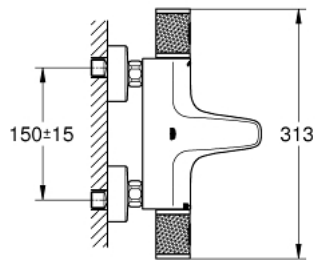

34 833 000 GROHTHERM 1000 PERFORMANCE THERMOSTATIC BATH/SHOWER MIXER 1/2"

PRODUCT DESCRIPTION

- Colour: Chrome
- wall mounted
- GROHE CoolTouch safety housing
- GROHE LongLife finish
- GROHE SafeStop - safety button at 38°C
- pre-installed GROHE SafeStop Plus
- GROHE TurboStat C3 - compact cartridge with wax thermoelement
- GROHE ProGrip - with knurl structure
- integrated mixed water shut off
- GROHE AquaDimmer with multiple function:
 - - integrated GROHE EcoButton (economy button with economy stop for shower)
 - - flow control
 - - diverter: bath/shower
- shower bottom outlet 1/2"
- mousseur
- built-in non return valves
- dirt strainers
- protected against backflow
- S-unions
- metal escutcheon
- professional edition

34 833 000 GROHTHERM 1000 PERFORMANCE THERMOSTATIC BATH/SHOWER MIXER 1/2"

SPARE PARTS, August 2020 – now

- 1: Shut-off handle (Spare part-nr. 49162000)
- 2: Temperature limiter (Spare part-nr. 47977000)
- 3: Aquadimmer (Spare part-nr. 12433000)
- 3.1: O-Ring (Spare part-nr. 0305600M)
- 4: Water flow (Spare part-nr. 47751000)
- 5: Temperature control handle (Spare part-nr. 49161000)
- 6: retaining ring (Spare part-nr. 47743000)
- 7: Thermostatic compact cartridge 1/2" (Spare part-nr. 47885000)
- 8: Race (Spare part-nr. 47975000)
- 9: Flow restrictor (Spare part-nr. 13952000)
- 10: Non-return valve (Spare part-nr. 47886000)
- 11: Non-return valve (Spare part-nr. 47189000)
- 11.1: Filter (Spare part-nr. 0726400M)
- 11.2: Non-return valve (Spare part-nr. 08565000)
- 11.3: O-Ring Ø17 x Ø2 (Spare part-nr. 0305500M)
- 12: S-union (Spare part-nr. 12662000)
- 13: Extension 3/4", 20 mm (Spare part-nr. 0713000M)*
- 14: Special Spanner (Spare part-nr. 19377000)*
- 15: Socket Spanner (Spare part-nr. 19332000)*