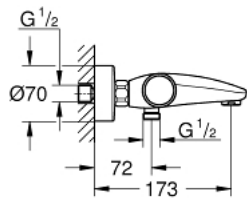

34 833 000 GROHTHERM 1000 PERFORMANCE THERMOSTATIC BATH/SHOWER MIXER 1/2"

PRODUCT DESCRIPTION

- Colour: Chrome
- wall mounted
- GROHE CoolTouch safety housing
- GROHE LongLife finish
- GROHE SafeStop - safety button at 38°C
- pre-installed GROHE SafeStop Plus
- GROHE TurboStat C3 - compact cartridge with wax thermoelement
- GROHE ProGrip - with knurl structure
- integrated mixed water shut off
- GROHE AquaDimmer with multiple function:
 - - integrated GROHE EcoButton (economy button with economy stop for shower)
 - - flow control
 - - diverter: bath/shower
- shower bottom outlet 1/2"
- mousseur
- built-in non return valves
- dirt strainers
- protected against backflow
- S-unions
- metal escutcheon
- professional edition

34 833 000 GROHTHERM 1000 PERFORMANCE THERMOSTATIC BATH/SHOWER MIXER 1/2"

SPARE PARTS, August 2020 – now

- 1: Shut-off handle (Spare part-nr. 49162000)
- 2: Temperature limiter (Spare part-nr. 47977000)
- 3: Aquadimmer (Spare part-nr. 12433000)
- 3.1: O-Ring (Spare part-nr. 0305600M)
- 4: Water flow (Spare part-nr. 47751000)
- 5: Temperature control handle (Spare part-nr. 49161000)
- 6: retaining ring (Spare part-nr. 47743000)
- 7: Thermostatic compact cartridge 1/2" (Spare part-nr. 47885000)
- 8: Race (Spare part-nr. 47975000)
- 9: Flow restrictor (Spare part-nr. 13952000)
- 10: Non-return valve (Spare part-nr. 47886000)
- 11: Non-return valve (Spare part-nr. 47189000)
- 11.1: Filter (Spare part-nr. 0726400M)
- 11.2: Non-return valve (Spare part-nr. 08565000)
- 11.3: O-Ring Ø17 x Ø2 (Spare part-nr. 0305500M)
- 12: S-union (Spare part-nr. 12662000)
- 13: Extension 3/4", 20 mm (Spare part-nr. 0713000M)*
- 14: Special Spanner (Spare part-nr. 19377000)*
- 15: Socket Spanner (Spare part-nr. 19332000)*