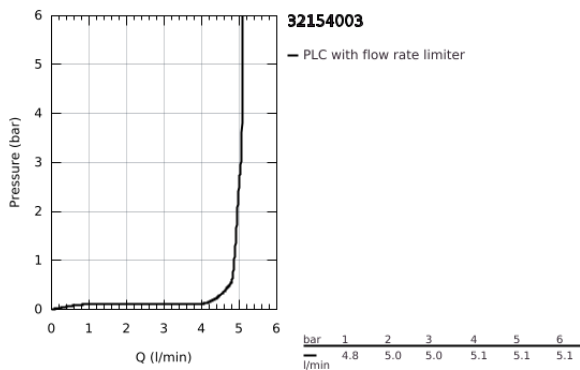

32 154 003 **EUROSMART BASIN MIXER 1/2"**
S-SIZE

PRODUCT DESCRIPTION

- Colour: Chrome
- metal lever
- monobloc installation
- 28 mm ceramic cartridge with GROHE SilkMove
- EcoMode - cold water flow in mid-lever position saves energy
- with temperature limiter
- GROHE LongLife finish
- adjustable flow rate limiter
- GROHE EcoJoy - less water, perfect flow
- maximum flow rate (at 3 bar): 5 l/min
- Protected Water Ways no contact of water with lead or nickel inside the tap
- GROHE FastFixation installation system
- smooth body
- flexible connection hoses
- professional edition

32 154 003 **EUROSMART BASIN MIXER 1/2"**
S-SIZE

SPARE PARTS, July 2019 – August 2024

- 1: Lever (Spare part-nr. 48551000)
- 2: Shield for cross handle (Spare part-nr. 46116000)
- 3: Cartridge (Spare part-nr. 48518000)
- 4: Flow restrictor (Spare part-nr. 48159000)
- 5: Shank mounting kit (Spare part-nr. 46645000)
- 6: Waste set with push-open plug (Spare part-nr. 65807000)*
- 7: Mounting wrench (Spare part-nr. 19017000)*
- 8: Base plate (Spare part-nr. 48165000)*