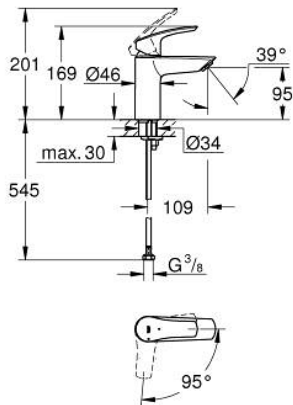

32 154 003 **EUROSMART BASIN MIXER 1/2"**
S-SIZE

PRODUCT DESCRIPTION

- Colour: Chrome
- metal lever
- monobloc installation
- 28 mm ceramic cartridge with GROHE SilkMove
- EcoMode - cold water flow in mid-lever position saves energy
- with temperature limiter
- GROHE LongLife finish
- adjustable flow rate limiter
- GROHE EcoJoy - less water, perfect flow
- maximum flow rate (at 3 bar): 5 l/min
- Protected Water Ways no contact of water with lead or nickel inside the tap
- GROHE FastFixation installation system
- smooth body
- flexible connection hoses
- professional edition

32 154 003 **EUROSMART BASIN MIXER 1/2"**
S-SIZE

SPARE PARTS, July 2019 – August 2024

- 1: Lever (Spare part-nr. 48551000)
- 2: Shield for cross handle (Spare part-nr. 46116000)
- 3: Cartridge (Spare part-nr. 48518000)
- 4: Flow restrictor (Spare part-nr. 48159000)
- 5: Shank mounting kit (Spare part-nr. 46645000)
- 6: Waste set with push-open plug (Spare part-nr. 65807000)*
- 7: Mounting wrench (Spare part-nr. 19017000)*
- 8: Base plate (Spare part-nr. 48165000)*