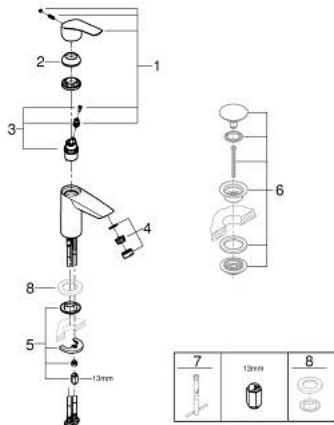

32 154 003 **EUROSMART BASIN MIXER 1/2"**
S-SIZE

PRODUCT DESCRIPTION

- Colour: Chrome
- metal lever
- monobloc installation
- 28 mm ceramic cartridge with GROHE SilkMove
- EcoMode - cold water flow in mid-lever position saves energy
- with temperature limiter
- GROHE LongLife finish
- adjustable flow rate limiter
- GROHE EcoJoy - less water, perfect flow
- maximum flow rate (at 3 bar): 5 l/min
- Protected Water Ways no contact of water with lead or nickel inside the tap
- GROHE FastFixation installation system
- smooth body
- flexible connection hoses
- professional edition

32 154 003 **EUROSMART BASIN MIXER 1/2"**
S-SIZE

SPARE PARTS, July 2019 – August 2024

- 1: Lever (Spare part-nr. 48551000)
- 2: Shield for cross handle (Spare part-nr. 46116000)
- 3: Cartridge (Spare part-nr. 48518000)
- 4: Flow restrictor (Spare part-nr. 48159000)
- 5: Shank mounting kit (Spare part-nr. 46645000)
- 6: Waste set with push-open plug (Spare part-nr. 65807000)*
- 7: Mounting wrench (Spare part-nr. 19017000)*
- 8: Base plate (Spare part-nr. 48165000)*