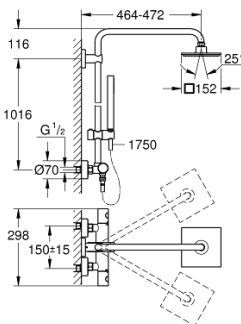

27 932 000 EUPHORIA SYSTEM 150 SHOWER SYSTEM WITH THERMOSTATIC MIXER FOR WALL MOUNTING

PRODUCT DESCRIPTION

- Colour: Chrome
- Consisting of:
 - horizontal swivable 450 mm projection shower arm
 - exposed thermostatic shower with Aquadimmer function
 - allows change between:
 - head shower Euphoria Cube 150 (27 705 000)
 - Rain spray pattern
 - maximum flow rate (at 3 bar): 8 l/min
 - with ball joint
 - rotation angle $\pm 12^\circ$
 - hand shower Euphoria Cube Stick (27 698 000)
 - maximum flow rate (at 3 bar): 12.5 l/min
 - adjustable height via gliding element
 - Silverflex shower hose 1750 mm 1/2" x 1/2" (28 388 000)
 - GROHE TurboStat compact cartridge with wax thermoelement
 - GROHE Water Saving - Less water, perfect flow
 - GROHE SafeStop safety button at 38°C (calibration required)
 - GROHE SafeStop Plus optional temperature limiter at 43°C included
 - GROHE DreamSpray perfect spray pattern
 - GROHE Long-Life finish
 - SpeedClean anti-limescale system
 - Inner WaterGuide for a longer life
 - TwistStop preventing the hose from twisting
 - suitable for instantaneous heaters from 18 kW/h
 - minimum flow rate 7 l/min.
 - optional upgrade: GROHE EasyReach tray (26 362)