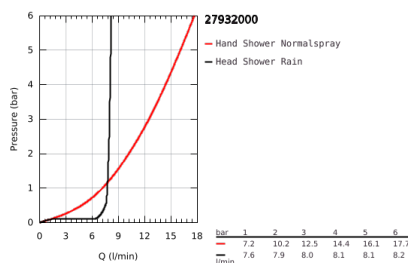

27 932 000 EUPHORIA SYSTEM 150 SHOWER SYSTEM WITH THERMOSTATIC MIXER FOR WALL MOUNTING

PRODUCT DESCRIPTION

- Colour: Chrome
- Consisting of:
 - horizontal swivable 450 mm projection shower arm
 - exposed thermostatic shower with Aquadimmer function
 - allows change between:
 - head shower Euphoria Cube 150 (27 705 000)
 - Rain spray pattern
 - maximum flow rate (at 3 bar): 8 l/min
 - with ball joint
 - rotation angle $\pm 12^\circ$
 - hand shower Euphoria Cube Stick (27 698 000)
 - maximum flow rate (at 3 bar): 12.5 l/min
 - adjustable height via gliding element
 - Silverflex shower hose 1750 mm 1/2" x 1/2" (28 388 000)
 - GROHE TurboStat compact cartridge with wax thermoelement
 - GROHE Water Saving - Less water, perfect flow
 - GROHE SafeStop safety button at 38°C (calibration required)
 - GROHE SafeStop Plus optional temperature limiter at 43°C included
 - GROHE DreamSpray perfect spray pattern
 - GROHE Long-Life finish
 - SpeedClean anti-limescale system
 - Inner WaterGuide for a longer life
 - TwistStop preventing the hose from twisting
 - suitable for instantaneous heaters from 18 kW/h
 - minimum flow rate 7 l/min.
 - optional upgrade: GROHE EasyReach tray (26 362)