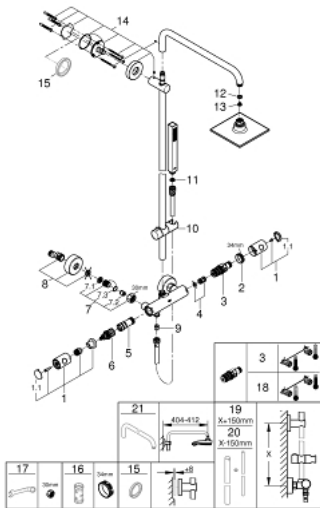

27 932 000 EUPHORIA SYSTEM 150 SHOWER SYSTEM WITH THERMOSTATIC MIXER FOR WALL MOUNTING

SPARE PARTS, July 2017 – now

- 1: Metal handle 1/2" (Spare part-nr. 47984000)
- 1.1: Cover Cap (Spare part-nr. 6458500M)
- 2: retaining ring (Spare part-nr. 47743000)
- 3: Thermostatic compact cartridge 1/2" (Spare part-nr. 47439000)
- 4: Sound absorber (Spare part-nr. 47398000)
- 5: Water flow (Spare part-nr. 47751000)
- 6: Aquadimmer (Spare part-nr. 12433000)
- 7: Non-return valve (Spare part-nr. 47189000)
- 7.1: Filter (Spare part-nr. 0726400M)
- 7.2: Non-return valve (Spare part-nr. 08565000)
- 7.3: O-Ring Ø17 x Ø2 (Spare part-nr. 0305500M)
- 8: S-union (Spare part-nr. 12662000)
- 9: Non-return valve (Spare part-nr. 08565000)
- 10: Sliding piece (Spare part-nr. 12140000)
- 11: Strainer (Spare part-nr. 0700200M)
- 12: Fibre seal dia. Ø 18,5 x Ø 12 x 2 (Spare part-nr. 0138900M)
- 13: Strainer (Spare part-nr. 0676800M)
- 14: Outlet shower holder (Spare part-nr. 48279000)
- 15: Spacer (Spare part-nr. 27180000)*
- 16: Socket Spanner (Spare part-nr. 19332000)*
- 17: Special Spanner (Spare part-nr. 19377000)*
- 18: GROHE TurboStat cartridge 1/2" (Spare part-nr. 47175000)*
- 19: Shower system pipe for retrofitting (Spare part-nr. 48053000)*
- 20: Shower system pipe for retrofitting (Spare part-nr. 48054000)*
- 21: Shower arm for shower systems (Spare part-nr. 14047000)*

* Optional accessories