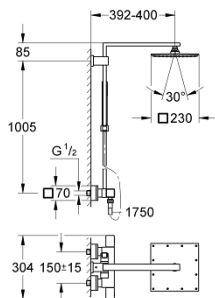

### PRODUCT DESCRIPTION

- Colour: Chrome
- shower arm
- projection 400 mm
- exposed thermostatic shower with Aquadimmer function
- allows change between:
  - Rainshower head shower (27 479 000)
  - material: metal
  - Rain spray pattern
- maximum flow rate (at 3 bar): 13 l/min
- with ball joint
- rotation angle  $\pm 15^\circ$
- hand shower Euphoria Cube (27 699)
- maximum flow rate (at 3 bar): 9 l/min
- adjustable height via gliding element
- Silverflex shower hose 1750 mm 1/2" x 1/2" (28 388 000)
- GROHE TurboStat compact cartridge with wax thermoelement
- GROHE Water Saving - Less water, perfect flow
- GROHE SafeStop safety button at 38°C (calibration required)
- GROHE SafeStop Plus optional temperature limiter at 43°C included
- GROHE DreamSpray perfect spray pattern
- GROHE Long-Life finish
- SpeedClean anti-limescale system
- TwistStop preventing the hose from twisting
- minimum flow rate 7 l/min.