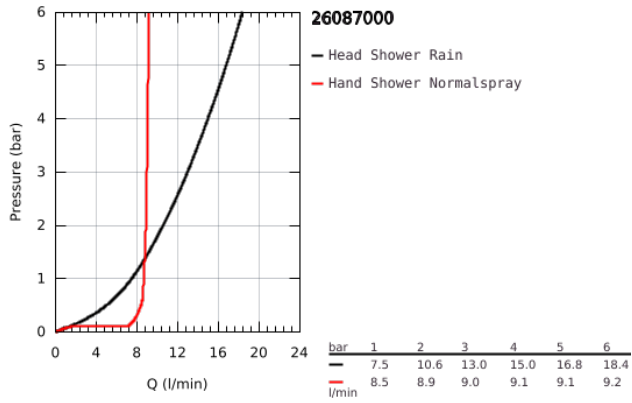

26 087 000 EUPHORIA CUBE SYSTEM 230 SHOWER SYSTEM WITH THERMOSTATIC MIXER FOR WALL MOUNTING