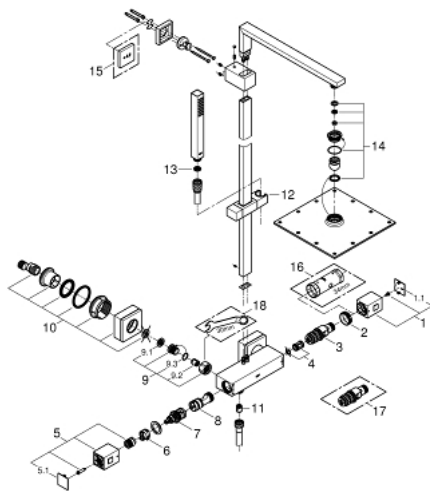

26 087 000 EUPHORIA CUBE SYSTEM 230 SHOWER SYSTEM WITH THERMOSTATIC MIXER FOR WALL MOUNTING

SPARE PARTS, January 2013 – now

- 1: Temperature control handle (Spare part-nr. 47958000)
- 1.1: Cover Cap (Spare part-nr. 4795900M)
- 2: retaining ring (Spare part-nr. 47743000)
- 3: Thermostatic compact cartridge 1/2" (Spare part-nr. 47439000)
- 4: Sound absorber (Spare part-nr. 47398000)
- 5: Shut-off handle (Spare part-nr. 47960000)
- 5.1: Cover Cap (Spare part-nr. 4795900M)
- 6: Stop ring (Spare part-nr. 47965000)
- 7: Aquadimmer (Spare part-nr. 12433000)
- 8: Water flow (Spare part-nr. 47751000)
- 9: Non-return valve (Spare part-nr. 47189000)
- 9.1: Filter (Spare part-nr. 0726400M)
- 9.2: Non-return valve (Spare part-nr. 08565000)
- 9.3: O-Ring Ø17 x Ø2 (Spare part-nr. 0305500M)
- 10: S-union (Spare part-nr. 47824000)
- 11: Non-return valve (Spare part-nr. 08565000)
- 12: Sliding piece (Spare part-nr. 48180000)
- 13: Strainer (Spare part-nr. 0700200M)
- 14: Inlet valve assembly (Spare part-nr. 45933000)
- 15: Spacer (Spare part-nr. 27933000)*
- 16: Socket Spanner (Spare part-nr. 19332000)*
- 17: GROHE TurboStat cartridge 1/2" (Spare part-nr. 47175000)*
- 18: Special Spanner (Spare part-nr. 19377000)*

* Optional accessories