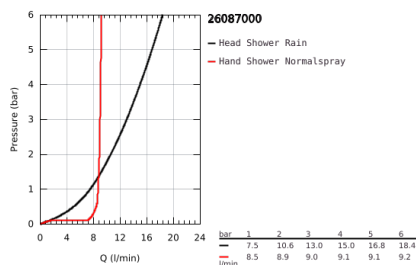

## 26 087 000 EUPHORIA CUBE SYSTEM 230 SHOWER SYSTEM WITH THERMOSTATIC MIXER FOR WALL MOUNTING

### PRODUCT DESCRIPTION

- Colour: Chrome
- shower arm
- projection 400 mm
- exposed thermostatic shower with Aquadimmer function
- allows change between:
  - Rainshower head shower (27 479 000)
  - material: metal
  - Rain spray pattern
- maximum flow rate (at 3 bar): 13 l/min
- with ball joint
- rotation angle  $\pm 15^\circ$
- hand shower Euphoria Cube (27 699)
- maximum flow rate (at 3 bar): 9 l/min
- adjustable height via gliding element
- Silverflex shower hose 1750 mm 1/2" x 1/2" (28 388 000)
- GROHE TurboStat compact cartridge with wax thermoelement
- GROHE Water Saving - Less water, perfect flow
- GROHE SafeStop safety button at 38°C (calibration required)
- GROHE SafeStop Plus optional temperature limiter at 43°C included
- GROHE DreamSpray perfect spray pattern
- GROHE Long-Life finish
- SpeedClean anti-limescale system
- TwistStop preventing the hose from twisting
- minimum flow rate 7 l/min.