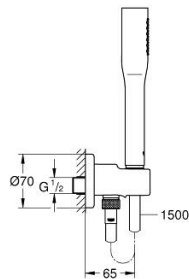

26 404 000 EUPHORIA COSMOPOLITAN STICK WALL HOLDER SET 1 SPRAY

PRODUCT DESCRIPTION

- Colour: Chrome
- with integrated wall union 1/2"
- Consisting of:
 - hand shower 27 400 000
 - maximum flow rate (at 3 bar): 8 l/min
 - shower outlet elbow 1/2" with wall shower holder (28 679)
 - male thread
 - protected against backflow
 - Silverflex shower hose 1.500 mm (28 364)
 - GROHE EcoJoy - less water, perfect flow
 - GROHE LongLife finish
 - GROHE SpeedClean - effortless limescale removal
 - Inner WaterGuide - inner insulation for surface protection
 - TwistStop - to prevent hose from twisting
 - suitable for instantaneous heater
 - min. recommended pressure 1.0 bar

26 404 000 **EUPHORIA COSMOPOLITAN STICK WALL HOLDER SET 1 SPRAY**

SPARE PARTS, May 2016 – March 2023

1: Strainer (Spare part-nr. 0700200M)

2: Non-return valve (Spare part-nr. 08565000)