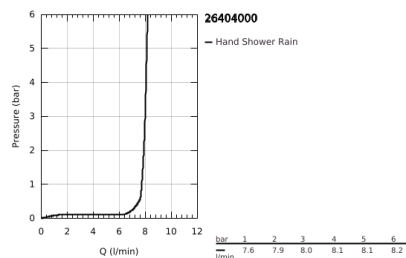

26 404 000 EUPHORIA COSMOPOLITAN STICK WALL HOLDER SET 1 SPRAY

PRODUCT DESCRIPTION

- Colour: Chrome
- with integrated wall union 1/2"
- Consisting of:
 - hand shower 27 400 000
 - maximum flow rate (at 3 bar): 8 l/min
 - shower outlet elbow 1/2" with wall shower holder (28 679)
 - male thread
 - protected against backflow
 - Silverflex shower hose 1.500 mm (28 364)
 - GROHE EcoJoy - less water, perfect flow
 - GROHE LongLife finish
 - GROHE SpeedClean - effortless limescale removal
 - Inner WaterGuide - inner insulation for surface protection
 - TwistStop - to prevent hose from twisting
 - suitable for instantaneous heater
 - min. recommended pressure 1.0 bar