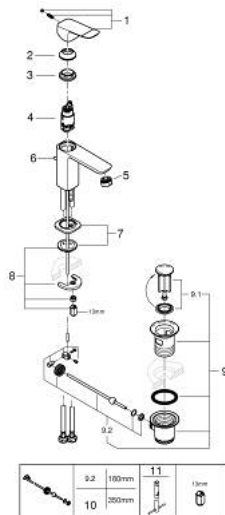

10 185 624 30 **DICE BASIN MIXER 1/2"**  
**S-SIZE**

**PRODUCT DESCRIPTION**

- Colour: matte black
  - monobloc installation
  - metal lever
  - 28 mm ceramic cartridge with GROHE SilkMove
  - adjustable flow rate limiter
  - with temperature limiter
  - GROHE EcoJoy - Less water, perfect flow
  - maximum flow rate (at 3 bar): 5 l/min
  - GROHE FastFixation installation system
  - GROHE QuickTool included
  - pop-up waste set 1 1/4"
- 
- flexible connection hoses

10 185 624 30 **DICE BASIN MIXER 1/2"**  
**S-SIZE**

**SPARE PARTS**, January 2023 – now

- 1: lever (Spare part-nr. 1060142430)
  - 2: Shield for cross handle (Spare part-nr. 465812430)
  - 3: retaining ring (Spare part-nr. 07419000)
  - 4: Cartridge (Spare part-nr. 46580000)
  - 5: Flow restrictor (Spare part-nr. 481592430)
  - 6: lift rod (Spare part-nr. 659362430)
  - 7: Cubeo Rosette (Spare part-nr. 1060152430)
  - 8: Shank mounting kit (Spare part-nr. 46645000)
  - 9: Pop-up waste set 1 1/4" (Spare part-nr. 289102430)
  - 9.1: Chrome bath plug (Spare part-nr. 071822430)
  - 9.2: Eccentric rod (Spare part-nr. 07052000)
  - 10: Eccentric rod (Spare part-nr. 07341000)\*
  - 11: Mounting wrench (Spare part-nr. 19017000)\*
- \* Optional accessories