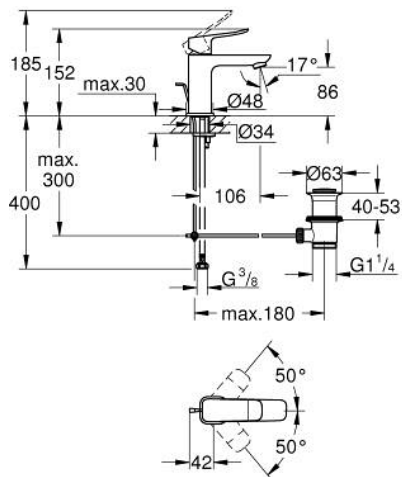

10 185 624 30 **DICE BASIN MIXER 1/2"**  
**S-SIZE**

**PRODUCT DESCRIPTION**

- Colour: matte black
  - monobloc installation
  - metal lever
  - 28 mm ceramic cartridge with GROHE SilkMove
  - adjustable flow rate limiter
  - with temperature limiter
  - GROHE EcoJoy - Less water, perfect flow
  - maximum flow rate (at 3 bar): 5 l/min
  - GROHE FastFixation installation system
  - GROHE QuickTool included
  - pop-up waste set 1 1/4"
- 
- flexible connection hoses

10 185 624 30 **DICE BASIN MIXER 1/2"**  
**S-SIZE**

**SPARE PARTS**, January 2023 – now

- 1: lever (Spare part-nr. 1060142430)
  - 2: Shield for cross handle (Spare part-nr. 465812430)
  - 3: retaining ring (Spare part-nr. 07419000)
  - 4: Cartridge (Spare part-nr. 46580000)
  - 5: Flow restrictor (Spare part-nr. 481592430)
  - 6: lift rod (Spare part-nr. 659362430)
  - 7: Cubeo Rosette (Spare part-nr. 1060152430)
  - 8: Shank mounting kit (Spare part-nr. 46645000)
  - 9: Pop-up waste set 1 1/4" (Spare part-nr. 289102430)
  - 9.1: Chrome bath plug (Spare part-nr. 071822430)
  - 9.2: Eccentric rod (Spare part-nr. 07052000)
  - 10: Eccentric rod (Spare part-nr. 07341000)\*
  - 11: Mounting wrench (Spare part-nr. 19017000)\*
- \* Optional accessories