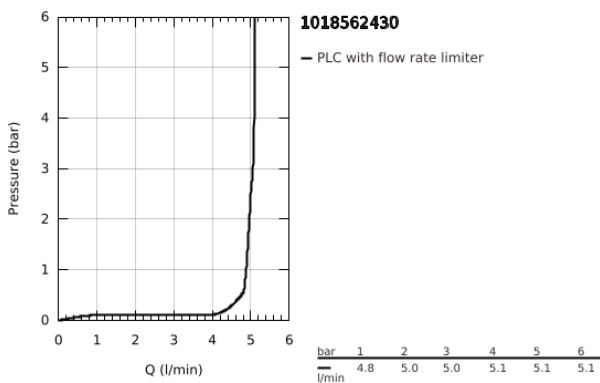

10 185 624 30 **DICE BASIN MIXER 1/2"**  
**S-SIZE**

**PRODUCT DESCRIPTION**

- Colour: matte black
  - monobloc installation
  - metal lever
  - 28 mm ceramic cartridge with GROHE SilkMove
  - adjustable flow rate limiter
  - with temperature limiter
  - GROHE EcoJoy - Less water, perfect flow
  - maximum flow rate (at 3 bar): 5 l/min
  - GROHE FastFixation installation system
  - GROHE QuickTool included
  - pop-up waste set 1 1/4"
- 
- flexible connection hoses

10 185 624 30 **DICE BASIN MIXER 1/2"**  
**S-SIZE**

**SPARE PARTS**, January 2023 – now

- 1: lever (Spare part-nr. 1060142430)
  - 2: Shield for cross handle (Spare part-nr. 465812430)
  - 3: retaining ring (Spare part-nr. 07419000)
  - 4: Cartridge (Spare part-nr. 46580000)
  - 5: Flow restrictor (Spare part-nr. 481592430)
  - 6: lift rod (Spare part-nr. 659362430)
  - 7: Cubeo Rosette (Spare part-nr. 1060152430)
  - 8: Shank mounting kit (Spare part-nr. 46645000)
  - 9: Pop-up waste set 1 1/4" (Spare part-nr. 289102430)
  - 9.1: Chrome bath plug (Spare part-nr. 071822430)
  - 9.2: Eccentric rod (Spare part-nr. 07052000)
  - 10: Eccentric rod (Spare part-nr. 07341000)\*
  - 11: Mounting wrench (Spare part-nr. 19017000)\*
- \* Optional accessories