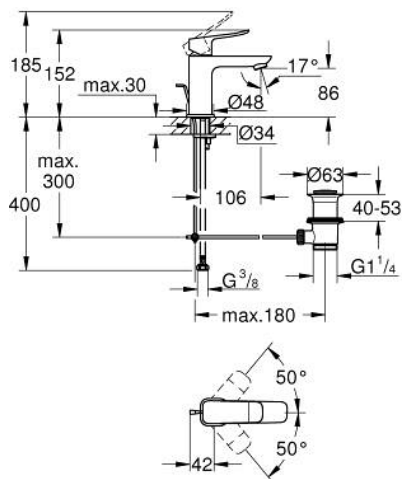

10 185 600 00 **DICE BASIN MIXER 1/2"**  
**S-SIZE**

**PRODUCT DESCRIPTION**

- Colour: Chrome
- monobloc installation
- metal lever
- 28 mm ceramic cartridge with GROHE SilkMove
- adjustable flow rate limiter
- with temperature limiter
- GROHE LongLife finish
- GROHE EcoJoy - Less water, perfect flow
- maximum flow rate (at 3 bar): 5 l/min
- GROHE FastFixation installation system
- GROHE QuickTool included
- pop-up waste set 1 1/4"
- flexible connection hoses

10 185 600 00 **DICE BASIN MIXER 1/2"**  
**S-SIZE**

**SPARE PARTS**, January 2023 – now

- 1: lever (Spare part-nr. 1060140000)
- 2: Shield for cross handle (Spare part-nr. 46581000)
- 3: retaining ring (Spare part-nr. 07419000)
- 4: Cartridge (Spare part-nr. 46580000)
- 5: Flow restrictor (Spare part-nr. 48159000)
- 6: Lift rod (Spare part-nr. 65936PD0)
- 7: Cubeo Rosette (Spare part-nr. 1060150000)
- 8: Shank mounting kit (Spare part-nr. 46645000)
- 9: Pop-up waste set 1 1/4" (Spare part-nr. 28910000)
- 9.1: Chrome bath plug (Spare part-nr. 07182000)
- 9.2: Eccentric rod (Spare part-nr. 07052000)
- 10: Eccentric rod (Spare part-nr. 07341000)\*
- 11: Mounting wrench (Spare part-nr. 19017000)\*