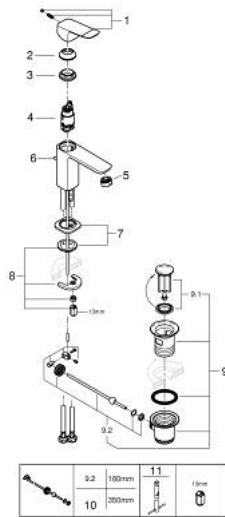

10 185 600 00 **DICE BASIN MIXER 1/2"**  
**S-SIZE**

**PRODUCT DESCRIPTION**

- Colour: Chrome
- monobloc installation
- metal lever
- 28 mm ceramic cartridge with GROHE SilkMove
- adjustable flow rate limiter
- with temperature limiter
- GROHE LongLife finish
- GROHE EcoJoy - Less water, perfect flow
- maximum flow rate (at 3 bar): 5 l/min
- GROHE FastFixation installation system
- GROHE QuickTool included
- pop-up waste set 1 1/4"
- flexible connection hoses

10 185 600 00 **DICE BASIN MIXER 1/2"**  
**S-SIZE**

**SPARE PARTS**, January 2023 – now

- 1: lever (Spare part-nr. 1060140000)
- 2: Shield for cross handle (Spare part-nr. 46581000)
- 3: retaining ring (Spare part-nr. 07419000)
- 4: Cartridge (Spare part-nr. 46580000)
- 5: Flow restrictor (Spare part-nr. 48159000)
- 6: Lift rod (Spare part-nr. 65936PD0)
- 7: Cubeo Rosette (Spare part-nr. 1060150000)
- 8: Shank mounting kit (Spare part-nr. 46645000)
- 9: Pop-up waste set 1 1/4" (Spare part-nr. 28910000)
- 9.1: Chrome bath plug (Spare part-nr. 07182000)
- 9.2: Eccentric rod (Spare part-nr. 07052000)
- 10: Eccentric rod (Spare part-nr. 07341000)\*
- 11: Mounting wrench (Spare part-nr. 19017000)\*