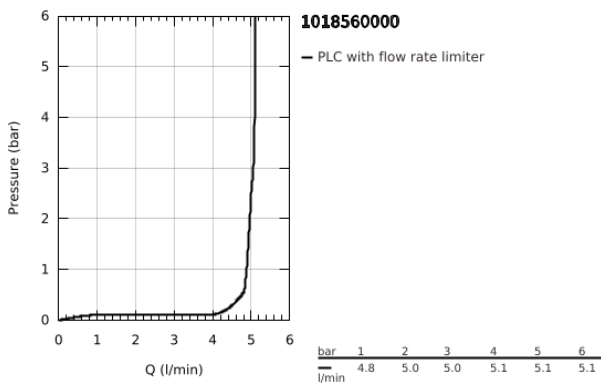

10 185 600 00 **DICE BASIN MIXER 1/2"**  
**S-SIZE**

**PRODUCT DESCRIPTION**

- Colour: Chrome
- monobloc installation
- metal lever
- 28 mm ceramic cartridge with GROHE SilkMove
- adjustable flow rate limiter
- with temperature limiter
- GROHE LongLife finish
- GROHE EcoJoy - Less water, perfect flow
- maximum flow rate (at 3 bar): 5 l/min
- GROHE FastFixation installation system
- GROHE QuickTool included
- pop-up waste set 1 1/4"
- flexible connection hoses

10 185 600 00 **DICE BASIN MIXER 1/2"**  
**S-SIZE**

**SPARE PARTS**, January 2023 – now

- 1: lever (Spare part-nr. 1060140000)
- 2: Shield for cross handle (Spare part-nr. 46581000)
- 3: retaining ring (Spare part-nr. 07419000)
- 4: Cartridge (Spare part-nr. 46580000)
- 5: Flow restrictor (Spare part-nr. 48159000)
- 6: Lift rod (Spare part-nr. 65936PD0)
- 7: Cubeo Rosette (Spare part-nr. 1060150000)
- 8: Shank mounting kit (Spare part-nr. 46645000)
- 9: Pop-up waste set 1 1/4" (Spare part-nr. 28910000)
- 9.1: Chrome bath plug (Spare part-nr. 07182000)
- 9.2: Eccentric rod (Spare part-nr. 07052000)
- 10: Eccentric rod (Spare part-nr. 07341000)\*
- 11: Mounting wrench (Spare part-nr. 19017000)\*