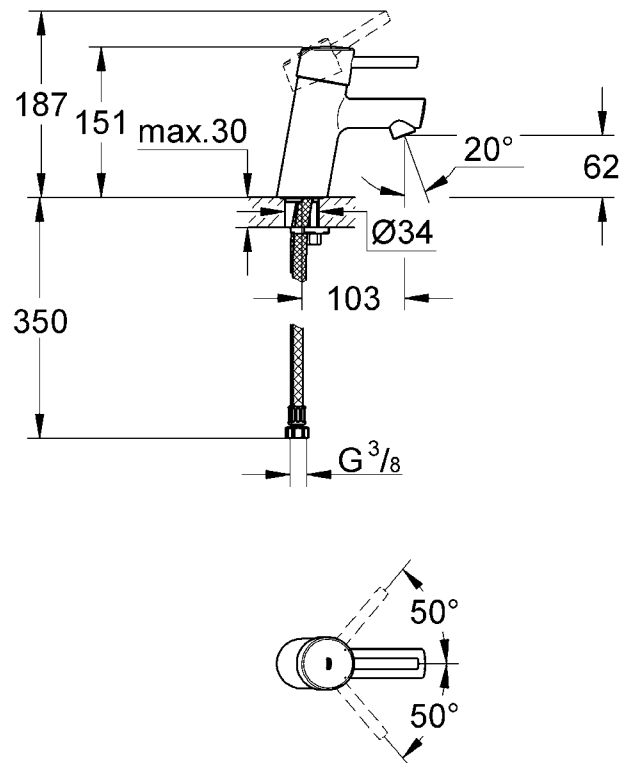

Please pass these instructions on to the end user of the fitting!