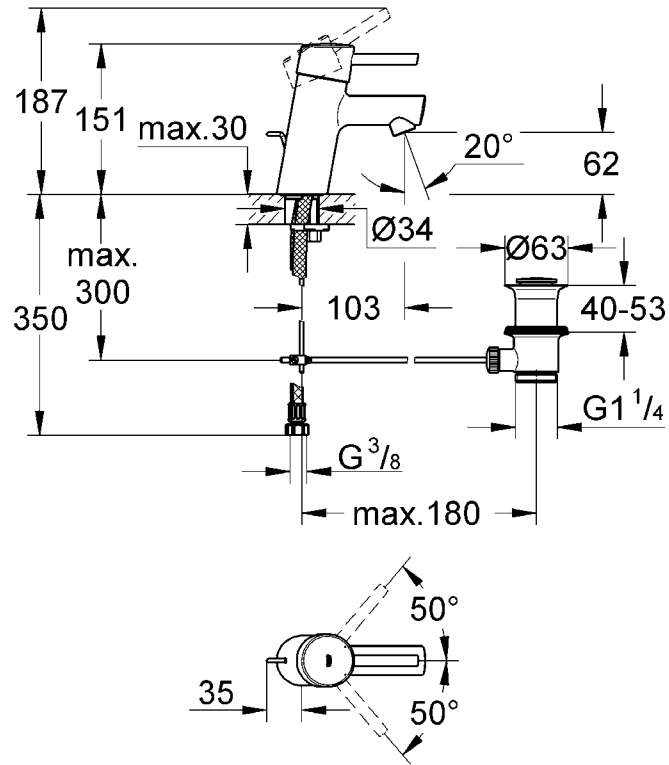

32 202

32 240