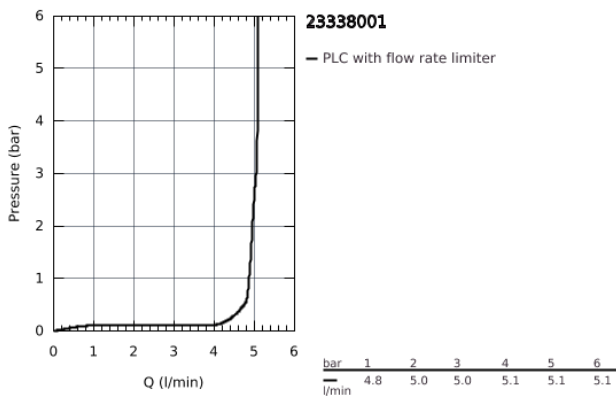

23 338 001 **BIDET MIXER 1/2"**

**PRODUCT DESCRIPTION**

- monobloc installation
- metal lever
- GROHE Longlife 28 mm ceramic cartridge
- with temperature limiter
- **GROHE StarLight** chrome finish
- **GROHE EcoJoy** mousseur 5.7 l/min
- with ball joint
- rapid installation system
- plastic pop-up waste set 1 1/4"
- flexible connection hoses
- professional edition

## 23 338 001 BIDET MIXER 1/2"

### SPARE PARTS

- 1: Cartridge (Order-nr. 46580000)
  - 2: Pop-up rod (Order-nr. 46739000)
  - 3: Flow restrictor (Order-nr. 13998000)
  - 4: Shank mounting kit (Order-nr. 46249000)
  - 5: Pop-up waste set 1 1/4" (Order-nr. 28910000)
  - 5.1: Chrome bath plug (Order-nr. 07182000)
  - 5.2: Eccentric rod (Order-nr. 07052000)
  - 6: Eccentric rod (Order-nr. 07341000)\*
  - 7: Mounting wrench (Order-nr. 19017000)\*
- \* Optional accessories