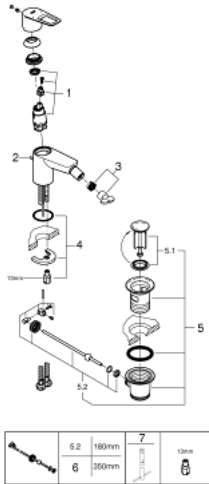

23 338 001 **BIDET MIXER 1/2"**

**PRODUCT DESCRIPTION**

- monobloc installation
- metal lever
- GROHE Longlife 28 mm ceramic cartridge
- with temperature limiter
- **GROHE StarLight** chrome finish
- **GROHE EcoJoy** mousseur 5.7 l/min
- with ball joint
- rapid installation system
- plastic pop-up waste set 1 1/4"
- flexible connection hoses
- professional edition

## 23 338 001 BIDET MIXER 1/2"

### SPARE PARTS

- 1: Cartridge (Order-nr. 46580000)
  - 2: Pop-up rod (Order-nr. 46739000)
  - 3: Flow restrictor (Order-nr. 13998000)
  - 4: Shank mounting kit (Order-nr. 46249000)
  - 5: Pop-up waste set 1 1/4" (Order-nr. 28910000)
  - 5.1: Chrome bath plug (Order-nr. 07182000)
  - 5.2: Eccentric rod (Order-nr. 07052000)
  - 6: Eccentric rod (Order-nr. 07341000)\*
  - 7: Mounting wrench (Order-nr. 19017000)\*
- \* Optional accessories