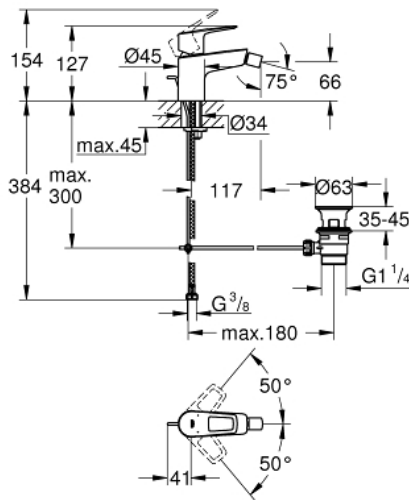

23 338 001 **BIDET MIXER 1/2"**

**PRODUCT DESCRIPTION**

- monobloc installation
- metal lever
- GROHE Longlife 28 mm ceramic cartridge
- with temperature limiter
- **GROHE StarLight** chrome finish
- **GROHE EcoJoy** mousseur 5.7 l/min
- with ball joint
- rapid installation system
- plastic pop-up waste set 1 1/4"
- flexible connection hoses
- professional edition

## 23 338 001 BIDET MIXER 1/2"

### SPARE PARTS

- 1: Cartridge (Order-nr. 46580000)
  - 2: Pop-up rod (Order-nr. 46739000)
  - 3: Flow restrictor (Order-nr. 13998000)
  - 4: Shank mounting kit (Order-nr. 46249000)
  - 5: Pop-up waste set 1 1/4" (Order-nr. 28910000)
  - 5.1: Chrome bath plug (Order-nr. 07182000)
  - 5.2: Eccentric rod (Order-nr. 07052000)
  - 6: Eccentric rod (Order-nr. 07341000)\*
  - 7: Mounting wrench (Order-nr. 19017000)\*
- \* Optional accessories