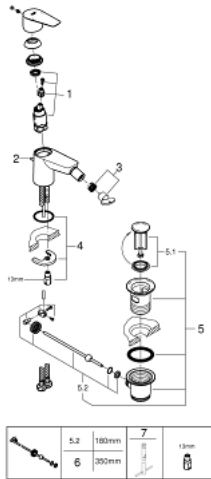

23 331 001 **BIDET MIXER 1/2"**

PRODUCT DESCRIPTION

- monobloc installation
 - metal lever
 - GROHE Longlife 28 mm ceramic cartridge
 - with temperature limiter
 - **GROHE StarLight** chrome finish
 - **GROHE EcoJoy** mousseur 5.7 l/min
 - with ball joint
 - rapid installation system
 - plastic pop-up waste set 1 1/4"
-
- flexible connection hoses
-
- professional edition

23 331 001 BIDET MIXER 1/2"

SPARE PARTS

- 1: Cartridge (Order-nr. 46580000)
 - 2: Pop-up rod (Order-nr. 46739000)
 - 3: Flow restrictor (Order-nr. 13998000)
 - 4: Shank mounting kit (Order-nr. 46249000)
 - 5: Pop-up waste set 1 1/4" (Order-nr. 28910000)
 - 5.1: Chrome bath plug (Order-nr. 07182000)
 - 5.2: Eccentric rod (Order-nr. 07052000)
 - 6: Eccentric rod (Order-nr. 07341000)*
 - 7: Mounting wrench (Order-nr. 19017000)*
- * Optional accessories