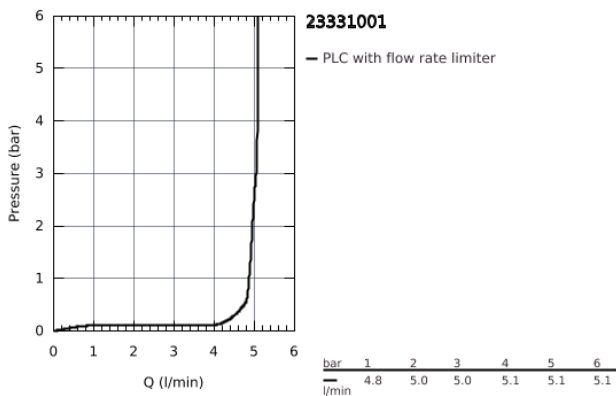

23 331 001 **BIDET MIXER 1/2"**

PRODUCT DESCRIPTION

- monobloc installation
 - metal lever
 - GROHE Longlife 28 mm ceramic cartridge
 - with temperature limiter
 - **GROHE StarLight** chrome finish
 - **GROHE EcoJoy** mousseur 5.7 l/min
 - with ball joint
 - rapid installation system
 - plastic pop-up waste set 1 1/4"
-
- flexible connection hoses
-
- professional edition

23 331 001 BIDET MIXER 1/2"

SPARE PARTS

- 1: Cartridge (Order-nr. 46580000)
 - 2: Pop-up rod (Order-nr. 46739000)
 - 3: Flow restrictor (Order-nr. 13998000)
 - 4: Shank mounting kit (Order-nr. 46249000)
 - 5: Pop-up waste set 1 1/4" (Order-nr. 28910000)
 - 5.1: Chrome bath plug (Order-nr. 07182000)
 - 5.2: Eccentric rod (Order-nr. 07052000)
 - 6: Eccentric rod (Order-nr. 07341000)*
 - 7: Mounting wrench (Order-nr. 19017000)*
- * Optional accessories