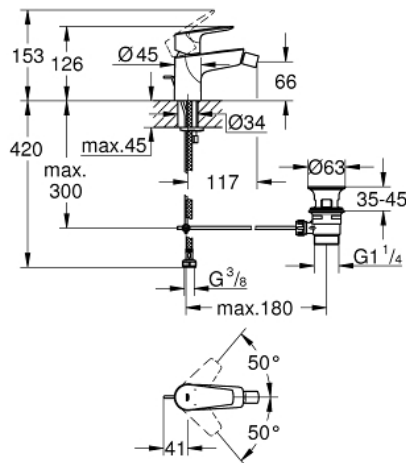

23 331 001 **BIDET MIXER 1/2"**

PRODUCT DESCRIPTION

- monobloc installation
 - metal lever
 - GROHE Longlife 28 mm ceramic cartridge
 - with temperature limiter
 - **GROHE StarLight** chrome finish
 - **GROHE EcoJoy** mousseur 5.7 l/min
 - with ball joint
 - rapid installation system
 - plastic pop-up waste set 1 1/4"
-
- flexible connection hoses
-
- professional edition

23 331 001 BIDET MIXER 1/2"

SPARE PARTS

- 1: Cartridge (Order-nr. 46580000)
 - 2: Pop-up rod (Order-nr. 46739000)
 - 3: Flow restrictor (Order-nr. 13998000)
 - 4: Shank mounting kit (Order-nr. 46249000)
 - 5: Pop-up waste set 1 1/4" (Order-nr. 28910000)
 - 5.1: Chrome bath plug (Order-nr. 07182000)
 - 5.2: Eccentric rod (Order-nr. 07052000)
 - 6: Eccentric rod (Order-nr. 07341000)*
 - 7: Mounting wrench (Order-nr. 19017000)*
- * Optional accessories