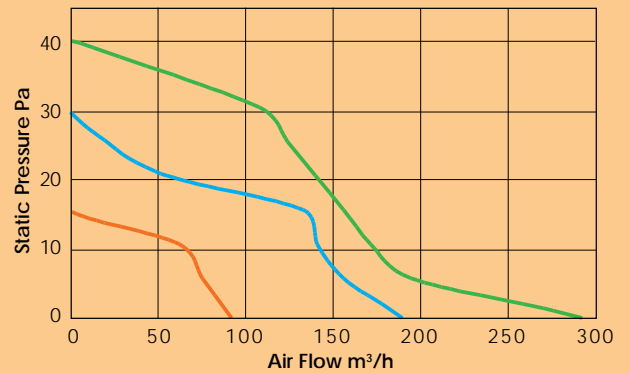

Physical Specifications

Weight:

- 100mm – 0.7kg
- 125mm – 0.61kg
- 150mm – 1.05kg

Material: ABS plastic

Dimensions

	100mm	125mm	150mm
A	150	180	220
B	135	150	160
C	98	115	150

Performance Graph

100mm Range — 125mm Range — 150mm Range —

Electrical Specifications

230V~50Hz Class II

Consumption: 100mm Fan – 13W
125mm Fan – 20W
150mm Fan – 22W

Cabling: 1.5mm² max.

Data Table

	Performance to BS 848 Pt1 in free air	Sound Pressure level @ 3m	IP Rating	Operation	Features
	m ³ /h ¹	LS ⁻¹	dB(A)		
D100BW	90	25	33	24	Single speed 100mm induct wall fan with plain white front cover
D100TW	90	25	33	24	Single speed 100mm induct wall fan with timer and plain white front cover
D125BW	185	51	39	24	Single speed 125mm induct wall fan with plain white front cover
D125TW	185	51	39	24	Single speed 125mm induct wall fan with timer and plain white front cover
D150BW	280	78	40	24	Single speed 150mm induct wall fan with plain white front cover
D150TW	280	78	40	24	Single speed 150mm induct wall fan with timer and plain white front cover