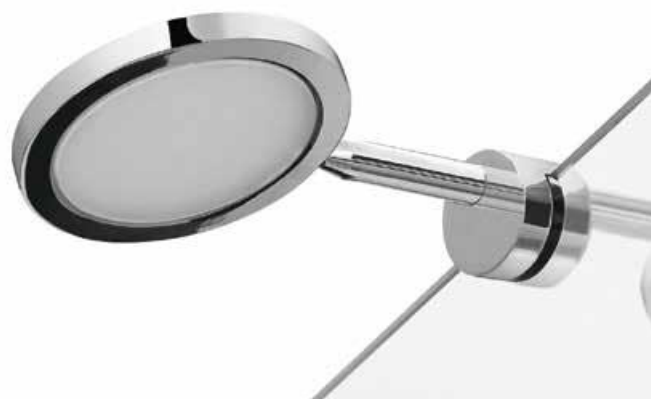

DO41 Round LED Mirror Light

Net weight:	300 g
Width:	81 mm
Depth:	148 mm
Height:	32 mm

Packaging	
Type:	Box
Gross weight:	445 g
Width:	210 mm
Depth:	140 mm
Height:	65 mm

Material
bracket and frame in Cromall®
Diffuser in thermoplastic resin

Other properties

Operating voltage: 90÷264 V
Frequency: 50/60Hz
Absorbed power LED: <5 W
Insulation Class: double insulation
Rating IP: 44

The article is provided with:

2 washers to install on GEDY mirrors, to distance the mirror from the wall and house the transformer

Dimensions of transformer : 25x25x185mm
Maximum permissible mirror thickness 6mm
Light colour temperature 3000°K (warm white light)

Light intensity: 450 lm
Energetic class: A (second UE 874/2012)

Check out our full range of Bathroom Accessories

Bathroom Accessory Sets

Heated Towel Rails

Bathroom Extractor Fans

Bathroom Lighting

Shower Seats

Grab Rails

Shower Curtains

Toilet Brushes